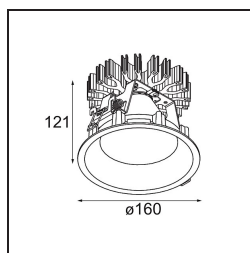

### Specifications

|                                 |  |
|---------------------------------|--|
| Material                        | 13015132                                     |
| Light Source Type               | LED  |
| LED Type                        | LUMILED 1211 GEN4                            |
| LED technology                  | LED COB                                      |
| CRI                             | Min. 90                                      |
| Colour Temperature              | 3000K  |
| Lifetime                        | L80B10 @50,000 Hours                         |
| Lamp Included                   | Yes  |
| Number of Light Sources         | 1  |
| Binning (SDCM)                  | 3  |
| Light Direction                 | Down   |
| Optic                           | Reflector                                    |
| Measured beam angle (°)         | 74.2   |
| Input Voltage                   | Constant Current Driver Required             |
| Electrical Class                | III  |
| IP Rating                       | 55   |
| Glow wire rating (°C)           | 960  |
| Indoor/Outdoor                  | Indoor                                       |
| Application                     | Ceiling                                      |
| Mounting                        | Recessed                                     |
| Cut-out size (mm)               | ø146   |
| Mounting depth (mm)             | 250.0  |
| Adjustability                   | Not Applicable                               |
| Distance to Lighted Object (m)  | 0,1  |
| Primary Colour & Primary Finish | Black, Structure                             |
| Gross weight (g)                | 884.0  |
| Drive current (mA)              | 500      700      1050      1200      1400   |
| Min. forward voltage (Vf)       | 30,5      31,1      32,1      32,5      33,0 |
| Max. forward voltage (Vf)       | 35,2      35,9      37,0      37,5      38,1 |
| Connected load (W)              | 16,3      23,3      36,1      41,8      49,5 |
| Luminous flux per lamp (lm)     | 1370      1866      2679      3009      3464 |
| Efficacy (lm/W)                 | 86      79      74      71      70           |
| Glare rating                    | 22      23      24      24      25           |
| Remark                          | • 3500K on request                           |