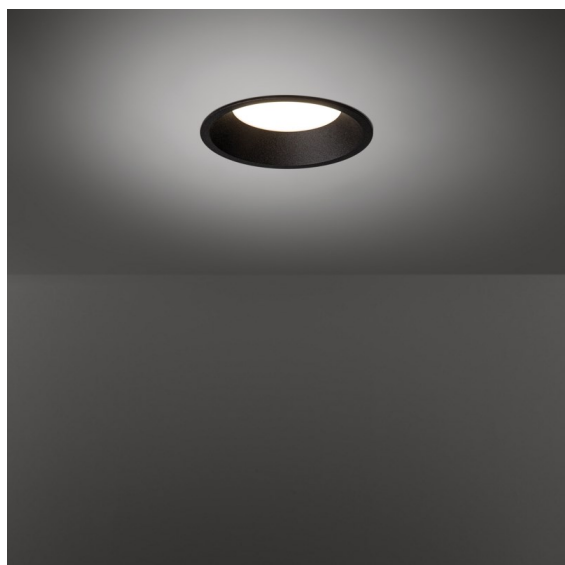

|          |
|----------|
| Date     |
| Customer |
| Project  |
| Type     |

Smart Lotis Recessed 160 1x IP55 Diffuse LED 3000K Wide Flood DE Black Structure