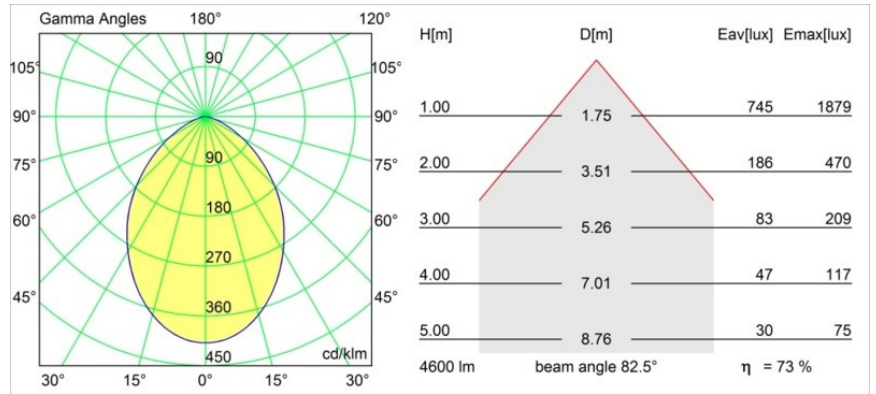

Light distribution & beam diagram