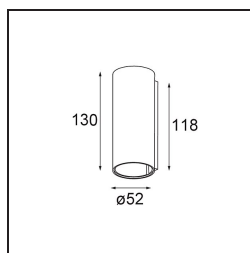

Date

Customer

Project

Type

Smart Tube Wall Up/Down 48 2x DE White Structure

Specifications

Material	12901109
Lifetime	L80B20 @50,000 Hours
Lamp Included	No
Number of Light Sources	2
Light Direction	Up/Down
Optic	Collimator
Input Voltage	Constant Current Driver Required
Electrical Class	III
IP Rating	20
Glow wire rating (°C)	960
Indoor/Outdoor	Indoor
Application	Wall
Mounting	Surface
Adjustability	Not Applicable
Primary Colour & Primary Finish	White, Structure
Gross weight (g)	209.0
Remark	<ul style="list-style-type: none"> • Smart spotlight not included • This is not a complete product. Smart Tube and Smart spotlight required. • This is not a complete product. Smart Tube and Smart spotlight required.