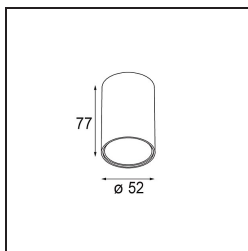

Date
Customer
Project
Type

Smart Tube Surface 48 1x DE Black Structure

Specifications

Material	12900032
Lifetime	L80B20 @50,000 Hours
Lamp Included	No
Number of Light Sources	1
Light Direction	Down
Optic	Collimator
Input Voltage	Constant Current Driver Required
Electrical Class	III
IP Rating	55
Glow wire rating (°C)	960
Indoor/Outdoor	Indoor
Application	Ceiling
Mounting	Surface
Adjustability	Not Applicable
Primary Colour & Primary Finish	Black, Structure
Gross weight (g)	135.0
Remark	<ul style="list-style-type: none"> • IP54 only when combined with Smart 48 LED IP55 • Smart spotlight not included • This is not a complete product. Smart Tube and Smart spotlight required. • This is not a complete product. Smart Tube and Smart spotlight required.