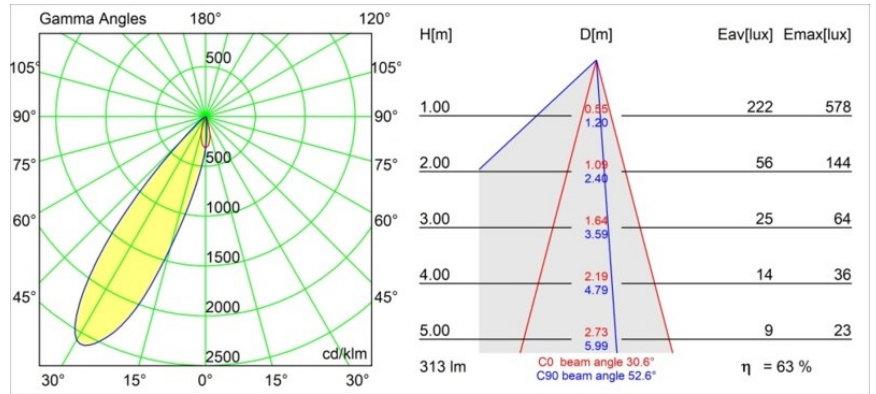

Light distribution & beam diagram