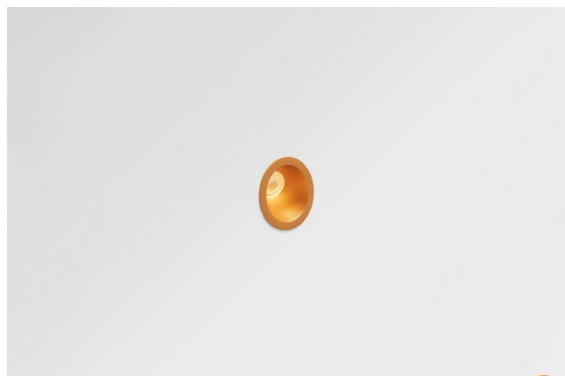

Date
Customer
Project
Type

Smart Lotis Asy Recessed 48 1x HO IP55 LED 4000K Medium DE Gold Matt

The 3 original designs, Smart Kup, Lotis and Cake still manage to steal the hearts of interior designers. And this goes for the entire Smart family. Smart's accessibility and extreme versatility are arguably fit for any expression. Mix and match accent lighting, up and downlight, fixed or adjustable, a mosaic of shapes, sizes, colours and mounting options, and create a playful installation.

Specifications

Material	12892246
Light Source Type	LED
LED Type	CREE 1304
LED technology	LED COB
CRI	Min. 90
Colour Temperature	4000K
Lifetime	L90B10 @50,000 Hours
Lamp Included	Yes
Number of Light Sources	1
CIE flux code	94 100 100 100 63
Binning (SDCM)	2
Light Direction	Down
Optic	Reflector
Measured beam angle (°)	25.1
Input Voltage	Constant Current Driver Required
Electrical Class	III
IP Rating	55
Glow wire rating (°C)	960
Indoor/Outdoor	Indoor
Application	Ceiling, Wall
Mounting	Recessed
Cut-out size (mm)	ø44
Mounting depth (mm)	60.0
Adjustability	Not Applicable
Distance to Lighted Object (m)	0,1
Primary Colour & Primary Finish	Gold, Matt
Gross weight (g)	114.0
Drive current (mA)	350 500
Min. forward voltage (Vf)	7,5 7,8
Max. forward voltage (Vf)	9,5 9,8
Connected load (W)	3,0 4,4
Luminous flux per lamp (lm)	213 288
Efficacy (lm/W)	71 71
Glare rating	6 6