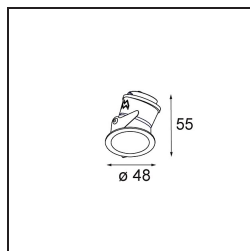

Specifications

Material	12892246
Light Source Type	LED
LED Type	CREE 1304
LED technology	LED COB
CRI	Min. 90
Colour Temperature	4000K
Lifetime	L90B10 @50,000 Hours
Lamp Included	Yes
Number of Light Sources	1
CIE flux code	94 100 100 100 63
Binning (SDCM)	2
Light Direction	Down
Optic	Reflector
Measured beam angle (°)	25.1
Input Voltage	Constant Current Driver Required
Electrical Class	III
IP Rating	55
Glow wire rating (°C)	960
Indoor/Outdoor	Indoor
Application	Ceiling, Wall
Mounting	Recessed
Cut-out size (mm)	ø44
Mounting depth (mm)	60.0
Adjustability	Not Applicable
Distance to Lighted Object (m)	0,1
Primary Colour & Primary Finish	Gold, Matt
Gross weight (g)	114.0
Drive current (mA)	350 500
Min. forward voltage (Vf)	7,5 7,8
Max. forward voltage (Vf)	9,5 9,8
Connected load (W)	3,0 4,4
Luminous flux per lamp (lm)	213 288
Efficacy (lm/W)	71 71
Glare rating	6 6