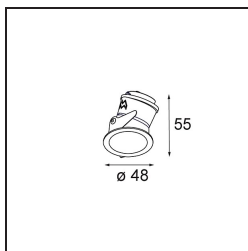

Specifications

Material	12892246
Light Source Type	LED
LED Type	CREE 1304
LED technology	LED COB
CRI	Min. 90
Colour Temperature	4000K
Lifetime	L90B10 @50,000 Hours
Lamp Included	Yes
Number of Light Sources	1
CIE flux code	94 100 100 100 63
Binning (SDCM)	2
Light Direction	Down
Optic	Reflector
Measured beam angle (°)	25.1
Input Voltage	Constant Current Driver Required
Electrical Class	III
IP Rating	55
Glow wire rating (°C)	960
Indoor/Outdoor	Indoor
Application	Ceiling, Wall
Mounting	Recessed
Cut-out size (mm)	ø44
Mounting depth (mm)	60.0
Adjustability	Not Applicable
Distance to Lighted Object (m)	0,1
Primary Colour & Primary Finish	Gold, Matt
Gross weight (g)	114.0
Drive current (mA)	350 500
Min. forward voltage (Vf)	7,5 7,8
Max. forward voltage (Vf)	9,5 9,8
Connected load (W)	3,0 4,4
Luminous flux per lamp (lm)	213 288
Efficacy (lm/W)	71 71
Glare rating	6 6