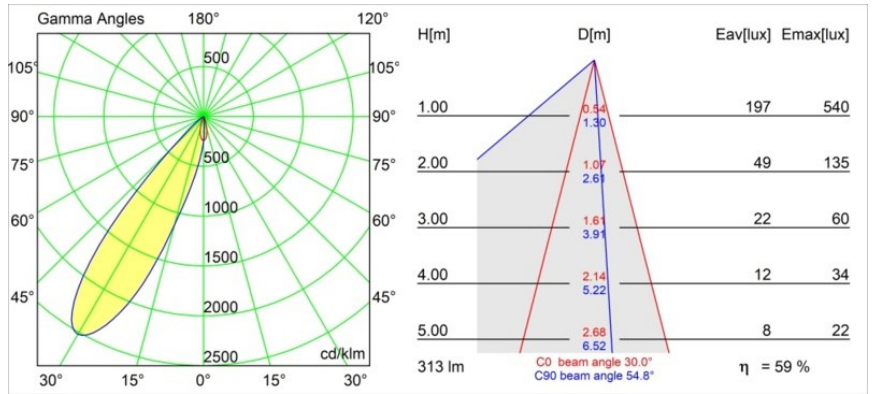

Light distribution & beam diagram