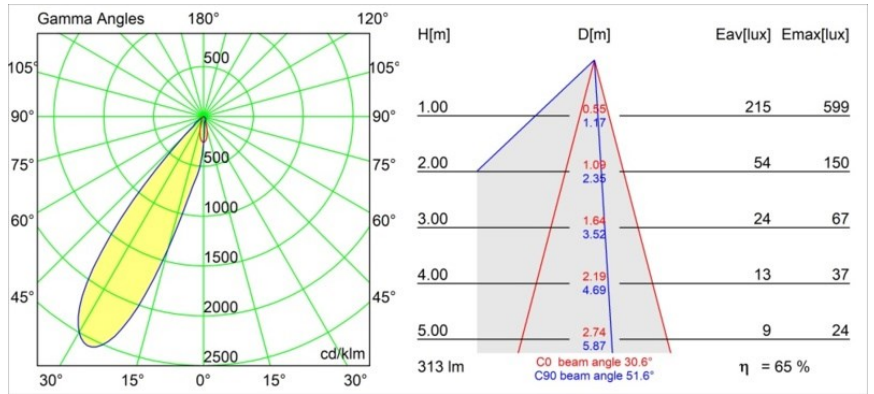

Light distribution & beam diagram