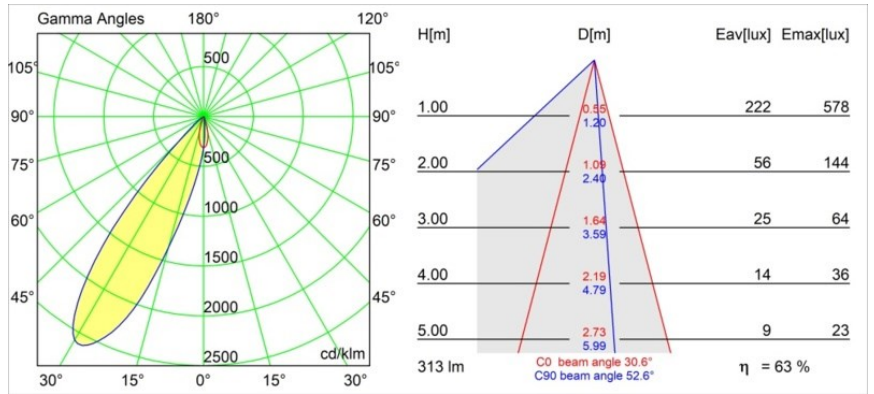

Light distribution & beam diagram