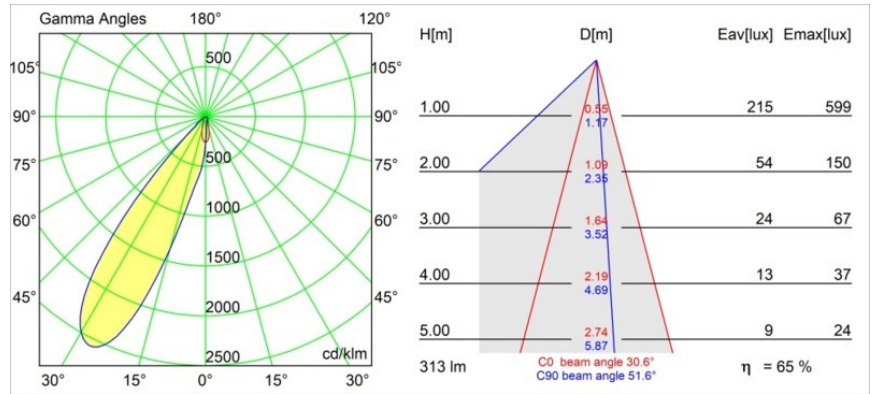

Light distribution & beam diagram