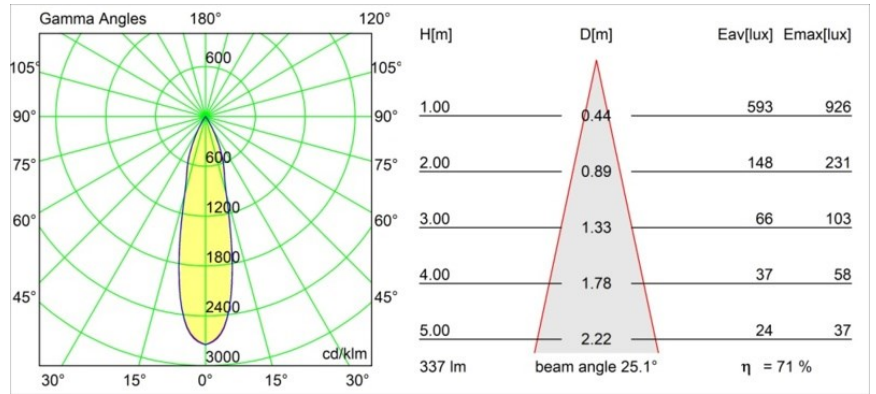

Light distribution & beam diagram