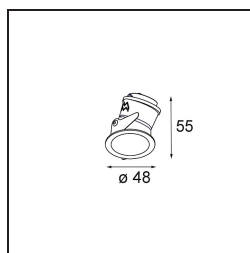

Specifications

Material	12892046
Light Source Type	LED
LED Type	CREE 1304
LED technology	LED COB
CRI	Min. 90
Colour Temperature	3000K
Lifetime	L90B10 @50,000 Hours
Lamp Included	Yes
Number of Light Sources	1
CIE flux code	94 100 100 100 63
Binning (SDCM)	2
Light Direction	Down
Optic	Reflector
Measured beam angle (°)	25.1
Input Voltage	Constant Current Driver Required
Electrical Class	III
IP Rating	55
Glow wire rating (°C)	960
Indoor/Outdoor	Indoor
Application	Ceiling, Wall
Mounting	Recessed
Cut-out size (mm)	ø44
Mounting depth (mm)	60.0
Adjustability	Not Applicable
Distance to Lighted Object (m)	0,1
Primary Colour & Primary Finish	Gold, Matt
Gross weight (g)	114.0
Drive current (mA)	350 500
Min. forward voltage (Vf)	7,5 7,8
Max. forward voltage (Vf)	9,5 9,8
Connected load (W)	3,0 4,4
Luminous flux per lamp (lm)	198 267
Efficacy (lm/W)	66 66
Glare rating	6 6