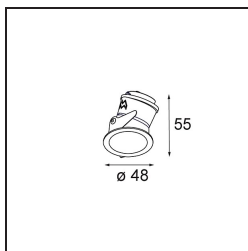

Specifications

Material	12892046
Light Source Type	LED
LED Type	CREE 1304
LED technology	LED COB
CRI	Min. 90
Colour Temperature	3000K
Lifetime	L90B10 @50,000 Hours
Lamp Included	Yes
Number of Light Sources	1
CIE flux code	94 100 100 100 63
Binning (SDCM)	2
Light Direction	Down
Optic	Reflector
Measured beam angle (°)	25.1
Input Voltage	Constant Current Driver Required
Electrical Class	III
IP Rating	55
Glow wire rating (°C)	960
Indoor/Outdoor	Indoor
Application	Ceiling, Wall
Mounting	Recessed
Cut-out size (mm)	ø44
Mounting depth (mm)	60.0
Adjustability	Not Applicable
Distance to Lighted Object (m)	0,1
Primary Colour & Primary Finish	Gold, Matt
Gross weight (g)	114.0
Drive current (mA)	350 500
Min. forward voltage (Vf)	7,5 7,8
Max. forward voltage (Vf)	9,5 9,8
Connected load (W)	3,0 4,4
Luminous flux per lamp (lm)	198 267
Efficacy (lm/W)	66 66
Glare rating	6 6