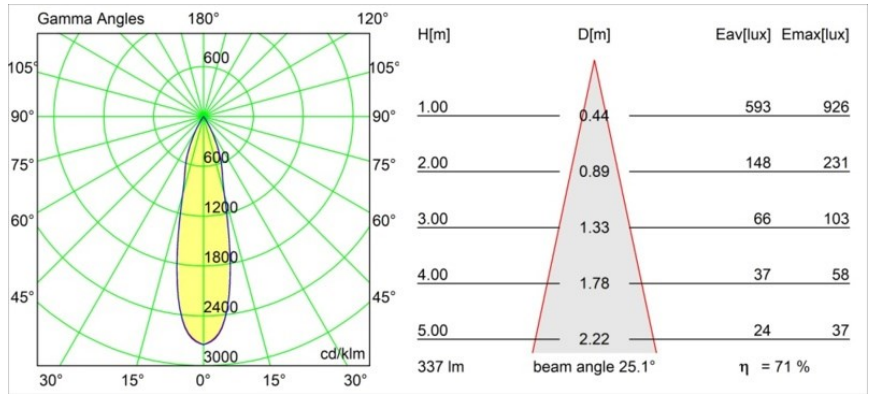

Light distribution & beam diagram