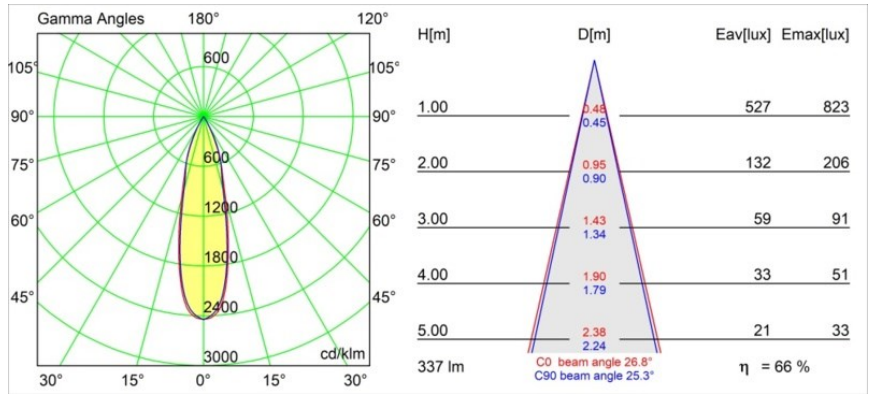

Light distribution & beam diagram