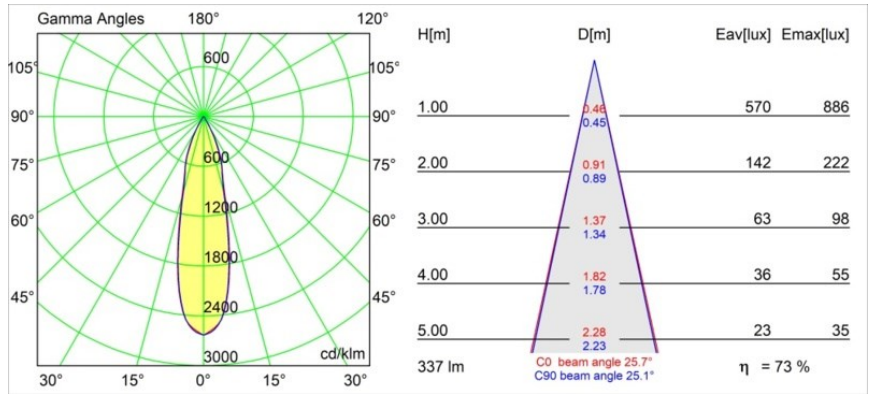

Light distribution & beam diagram