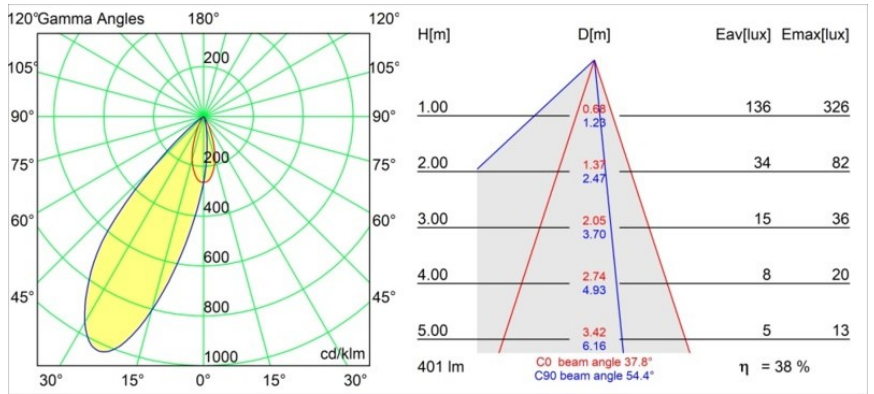

Light distribution & beam diagram