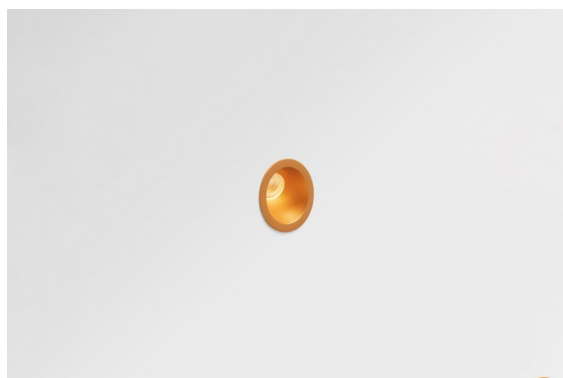

Date
Customer
Project
Type

Smart Lotis Asy Recessed 48 1x IP55 LED 1800-3000K WD Medium DE Gold Matt

The 3 original designs, Smart Kup, Lotis and Cake still manage to steal the hearts of interior designers. And this goes for the entire Smart family. Smart's accessibility and extreme versatility are arguably fit for any expression. Mix and match accent lighting, up and downlight, fixed or adjustable, a mosaic of shapes, sizes, colours and mounting options, and create a playful installation.

Specifications

Material	12891346
Light Source Type	LED
LED Type	BRIDGELUX WARMDIM 4W
LED technology	LED COB
CRI	Min. 95
Colour Temperature	1800-3000K (Warm Dim)
Lifetime	L90B10 @50,000 Hours
Lamp Included	Yes
Number of Light Sources	1
CIE flux code	91 100 100 100 39
Binning (SDCM)	3
Light Direction	Down
Optic	Reflector
Measured beam angle (°)	37.8
Input Voltage	Constant Current Driver Required
Electrical Class	III
IP Rating	55
Glow wire rating (°C)	960
Indoor/Outdoor	Indoor
Application	Ceiling, Wall
Mounting	Recessed
Cut-out size (mm)	ø44
Mounting depth (mm)	60.0
Adjustability	Not Applicable
Distance to Lighted Object (m)	0,1
Primary Colour & Primary Finish	Gold, Matt
Gross weight (g)	128.0
Drive current (mA)	250
Min. forward voltage (Vf)	15,5
Max. forward voltage (Vf)	18,5
Connected load (W)	4,0
Luminous flux per lamp (lm)	155
Efficacy (lm/W)	38
Glare rating	16