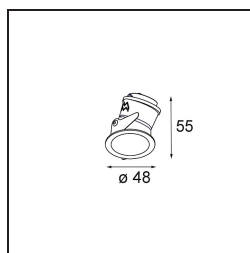

Specifications

Material	12891346
Light Source Type	LED
LED Type	BRIDGELUX WARMDIM 4W
LED technology	LED COB
CRI	Min. 95
Colour Temperature	1800-3000K (Warm Dim)
Lifetime	L90B10 @50,000 Hours
Lamp Included	Yes
Number of Light Sources	1
CIE flux code	91 100 100 100 39
Binning (SDCM)	3
Light Direction	Down
Optic	Reflector
Measured beam angle (°)	37.8
Input Voltage	Constant Current Driver Required
Electrical Class	III
IP Rating	55
Glow wire rating (°C)	960
Indoor/Outdoor	Indoor
Application	Ceiling, Wall
Mounting	Recessed
Cut-out size (mm)	ø44
Mounting depth (mm)	60.0
Adjustability	Not Applicable
Distance to Lighted Object (m)	0,1
Primary Colour & Primary Finish	Gold, Matt
Gross weight (g)	128.0
Drive current (mA)	250
Min. forward voltage (Vf)	15,5
Max. forward voltage (Vf)	18,5
Connected load (W)	4,0
Luminous flux per lamp (lm)	155
Efficacy (lm/W)	38
Glare rating	16