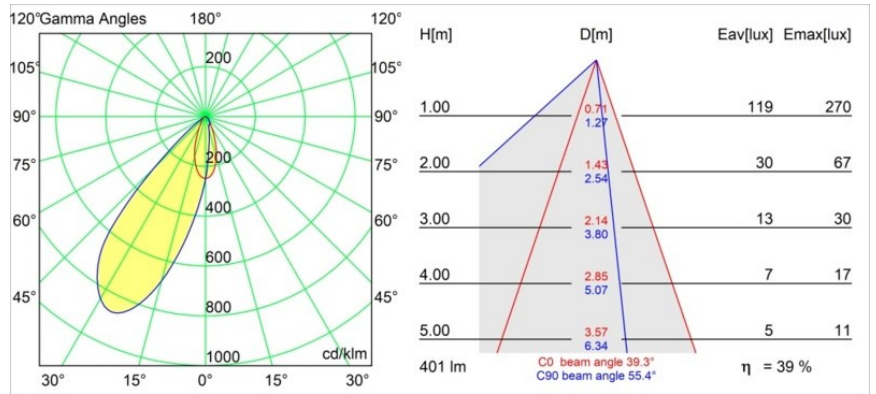

Light distribution & beam diagram