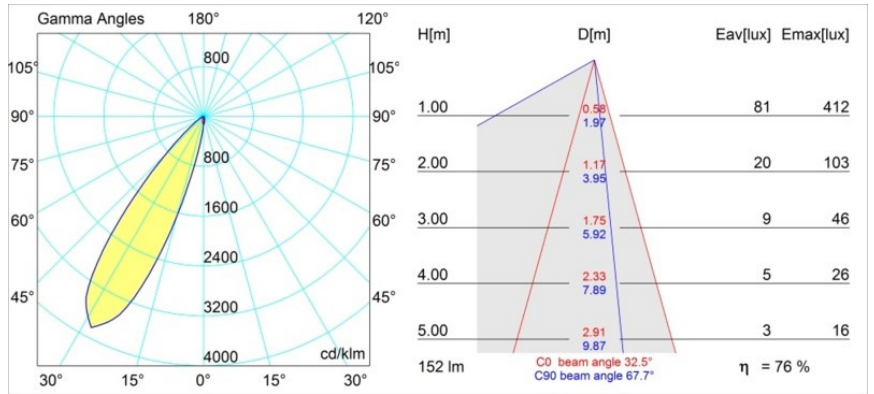

Light distribution & beam diagram