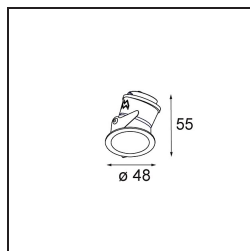

Specifications

Material	12891246
Light Source Type	LED
LED Type	NICHIA
LED technology	LED high power
CRI	Min. 90
Colour Temperature	4000K
Lifetime	L80B20 @50,000 Hours
Lamp Included	Yes
Number of Light Sources	1
Binning (SDCM)	3
Light Direction	Down
Optic	Collimator
Measured beam angle (°)	32.5
Input Voltage	Constant Current Driver Required
Electrical Class	III
IP Rating	55
Glow wire rating (°C)	960
Indoor/Outdoor	Indoor
Application	Ceiling, Wall
Mounting	Recessed
Cut-out size (mm)	ø44
Mounting depth (mm)	60.0
Adjustability	Not Applicable
Distance to Lighted Object (m)	0,1
Primary Colour & Primary Finish	Gold, Matt
Gross weight (g)	108.0
Drive current (mA)	350 500
Min. forward voltage (Vf)	2,5 2,5
Max. forward voltage (Vf)	3,0 3,0
Connected load (W)	1,0 1,5
Luminous flux per lamp (lm)	83 116
Efficacy (lm/W)	83 78
Glare rating	6 8