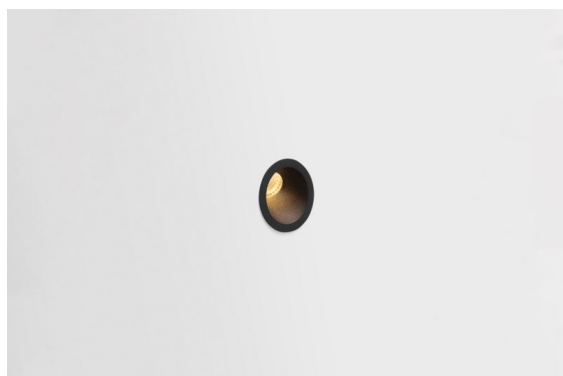

Date
Customer
Project
Type

*Smart Lotis Asy Recessed 48 1x IP55 LED 4000K Medium DE Black Structure*

The 3 original designs, Smart Kup, Lotis and Cake still manage to steal the hearts of interior designers. And this goes for the entire Smart family. Smart's accessibility and extreme versatility are arguably fit for any expression. Mix and match accent lighting, up and downlight, fixed or adjustable, a mosaic of shapes, sizes, colours and mounting options, and create a playful installation.

### Specifications

Material	12891232
Light Source Type	LED
LED Type	NICHIA
LED technology	LED high power
CRI	Min. 90
Colour Temperature	4000K
Lifetime	L80B20 @50,000 Hours
Lamp Included	Yes
Number of Light Sources	1
Binning (SDCM)	3
Light Direction	Down
Optic	Collimator
Measured beam angle (°)	44.6
Input Voltage	Constant Current Driver Required
Electrical Class	III
IP Rating	55
Glow wire rating (°C)	960
Indoor/Outdoor	Indoor
Application	Ceiling, Wall
Mounting	Recessed
Cut-out size (mm)	ø44
Mounting depth (mm)	60.0
Adjustability	Not Applicable
Distance to Lighted Object (m)	0,1
Primary Colour & Primary Finish	Black, Structure
Gross weight (g)	108.0
Drive current (mA)	350      500
Min. forward voltage (Vf)	2,5      2,5
Max. forward voltage (Vf)	3,0      3,0
Connected load (W)	1,0      1,5
Luminous flux per lamp (lm)	86      122
Efficacy (lm/W)	86      81
Glare rating	12      13