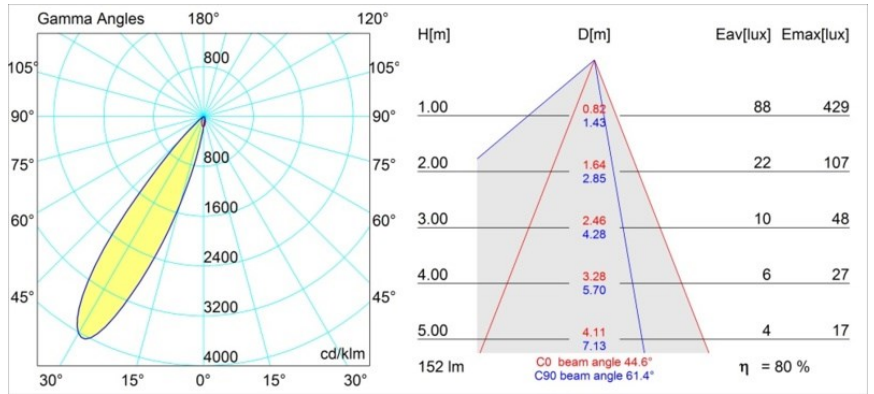

Light distribution & beam diagram