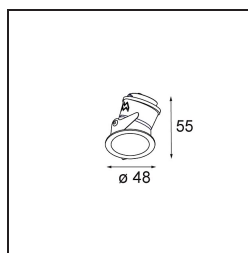

### Specifications

Material	12891232
Light Source Type	LED
LED Type	NICHIA
LED technology	LED high power
CRI	Min. 90
Colour Temperature	4000K
Lifetime	L80B20 @50,000 Hours
Lamp Included	Yes
Number of Light Sources	1
Binning (SDCM)	3
Light Direction	Down
Optic	Collimator
Measured beam angle (°)	44.6
Input Voltage	Constant Current Driver Required
Electrical Class	III
IP Rating	55
Glow wire rating (°C)	960
Indoor/Outdoor	Indoor
Application	Ceiling, Wall
Mounting	Recessed
Cut-out size (mm)	ø44
Mounting depth (mm)	60.0
Adjustability	Not Applicable
Distance to Lighted Object (m)	0,1
Primary Colour & Primary Finish	Black, Structure
Gross weight (g)	108.0
Drive current (mA)	350      500
Min. forward voltage (Vf)	2,5      2,5
Max. forward voltage (Vf)	3,0      3,0
Connected load (W)	1,0      1,5
Luminous flux per lamp (lm)	86      122
Efficacy (lm/W)	86      81
Glare rating	12      13