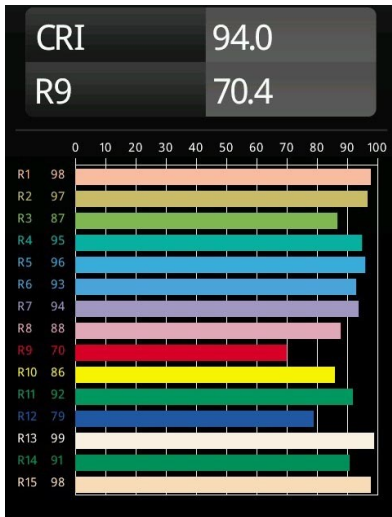

TM30 & CRI diagram