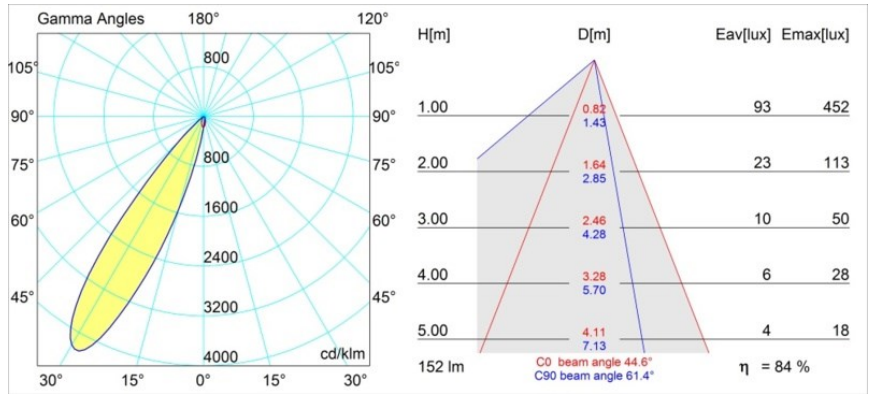

Light distribution & beam diagram