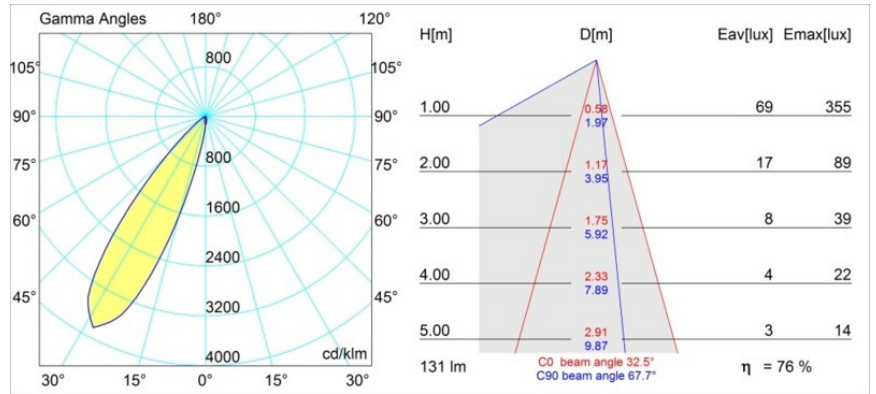

Light distribution & beam diagram