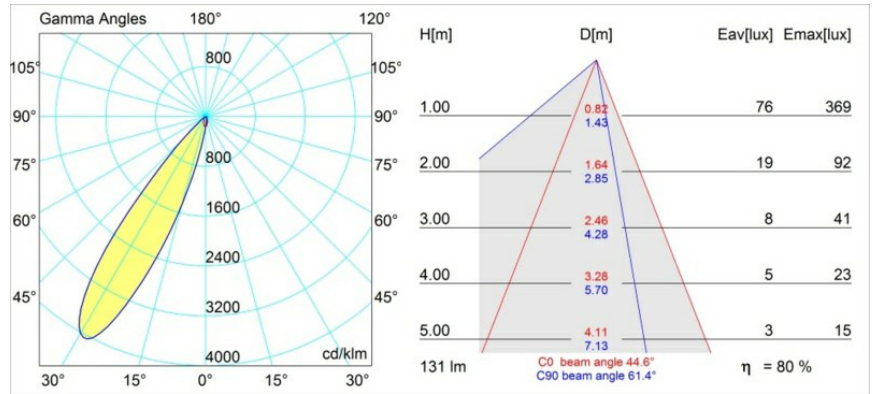

Light distribution & beam diagram

Diagrams