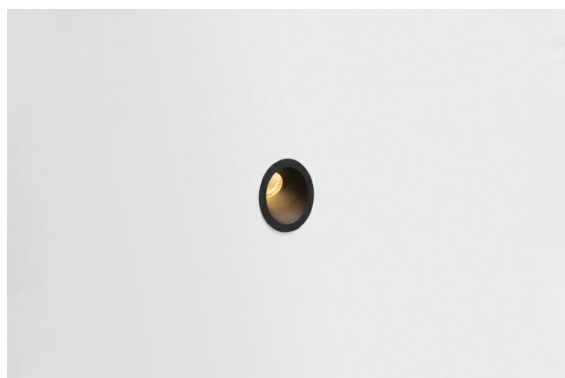

Date
Customer
Project
Type

Smart Lotis Asy Recessed 48 1x IP55 LED 2700K Medium DE Black Structure

Specifications

Material	12891132
Light Source Type	LED
LED Type	NICHIA GEN2
LED technology	LED high power
CRI	Min. 90
Colour Temperature	2700K
Lifetime	L80B20 @50,000 Hours
Lamp Included	Yes
Number of Light Sources	1
Binning (SDCM)	3
Light Direction	Down
Optic	Collimator
Measured beam angle (°)	44.6
Input Voltage	Constant Current Driver Required
Electrical Class	III
IP Rating	55
Glow wire rating (°C)	960
Indoor/Outdoor	Indoor
Application	Ceiling, Wall
Mounting	Recessed
Cut-out size (mm)	ø44
Mounting depth (mm)	60.0
Adjustability	Not Applicable
Distance to Lighted Object (m)	0,1
Primary Colour & Primary Finish	Black, Structure
Gross weight (g)	108.0
Drive current (mA)	350 500
Min. forward voltage (Vf)	2,7 2,7
Max. forward voltage (Vf)	3,3 3,3
Connected load (W)	1,0 1,45
Delivered lumens (lm)	74 105
Efficacy (lm/W)	74 70
Glare rating	11 12

The 3 original designs, Smart Kup, Lotis and Cake still manage to steal the hearts of interior designers. And this goes for the entire Smart family. Smart's accessibility and extreme versatility are arguably fit for any expression. Mix and match accent lighting, up and downlight, fixed or adjustable, a mosaic of shapes, sizes, colours and mounting options, and create a playful installation.