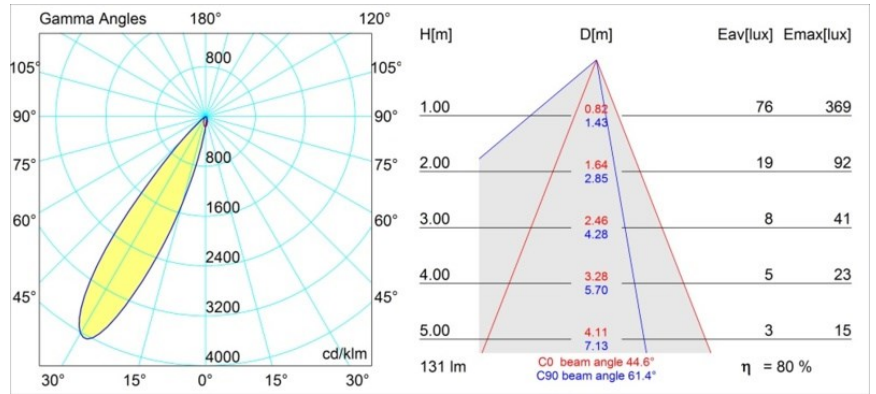

Light distribution & beam diagram