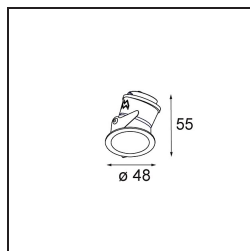

Specifications

Material	12891132
Light Source Type	LED
LED Type	NICHIA GEN2
LED technology	LED high power
CRI	Min. 90
Colour Temperature	2700K
Lifetime	L80B20 @50,000 Hours
Lamp Included	Yes
Number of Light Sources	1
Binning (SDCM)	3
Light Direction	Down
Optic	Collimator
Measured beam angle (°)	44.6
Input Voltage	Constant Current Driver Required
Electrical Class	III
IP Rating	55
Glow wire rating (°C)	960
Indoor/Outdoor	Indoor
Application	Ceiling, Wall
Mounting	Recessed
Cut-out size (mm)	ø44
Mounting depth (mm)	60.0
Adjustability	Not Applicable
Distance to Lighted Object (m)	0,1
Primary Colour & Primary Finish	Black, Structure
Gross weight (g)	108.0
Drive current (mA)	350 500
Min. forward voltage (Vf)	2,7 2,7
Max. forward voltage (Vf)	3,3 3,3
Connected load (W)	1,0 1,45
Luminous flux per lamp (lm)	74 105
Efficacy (lm/W)	74 70
Glare rating	11 12