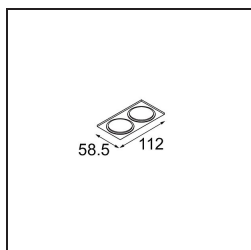

- **13350109** Mask Smart 48 2x White Structure
- **13350132** Mask Smart 48 2x Black Structure
- **13350146** Mask Smart 48 2x Gold Matt
- **13350115** FFD_Smart Mask 48 2x Champagne Brushed
- **13350114** FFD_Smart Mask 48 2x Bronze Brushed
- **13350143** FFD_Smart Mask 48 2x Black Brushed
- **13350116** FFD_Smart Mask 48 2x Silver Bronze Brushed