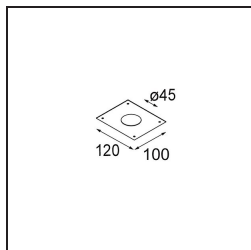

- **12290730** Plaster Kit 100x120-45 1x

Choose a required accessory