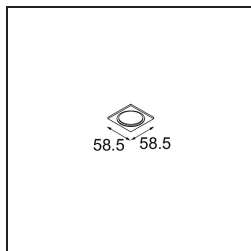

Decorative Accessories

- **13350009** Mask Smart 48 1x White Structure
- **13350032** Mask Smart 48 1x Black Structure
- **13350046** Mask Smart 48 1x Gold Matt
- **13350015** FFD_Smart Mask 48 1x Champagne Brushed
- **13350014** FFD_Smart Mask 48 1x Bronze Brushed
- **13350043** FFD_Smart Mask 48 1x Black Brushed
- **13350016** FFD_Smart Mask 48 1x Silver Bronze Brushed