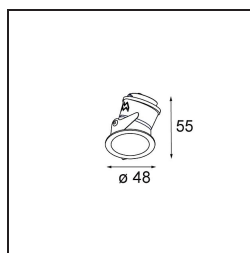

Date
Customer
Project
Type

Smart Lotis Asy Recessed 48 1x IP55 LED 2700K Medium DE Black Structure

Specifications

Material	12891132
Light Source Type	LED
LED Type	NICHIA GEN2
LED technology	LED high power
CRI	Min. 90
Colour Temperature	2700K
Lifetime	L80B20 @50,000 Hours
Lamp Included	Yes
Number of Light Sources	1
Binning (SDCM)	3
Light Direction	Down
Optic	Collimator
Measured beam angle (°)	44.6
Input Voltage	Constant Current Driver Required
Electrical Class	III
IP Rating	55
Glow wire rating (°C)	960
Indoor/Outdoor	Indoor
Application	Ceiling, Wall
Mounting	Recessed
Cut-out size (mm)	ø44
Mounting depth (mm)	60.0
Adjustability	Not Applicable
Distance to Lighted Object (m)	0,1
Primary Colour & Primary Finish	Black, Structure
Gross weight (g)	108.0
Drive current (mA)	350 500
Min. forward voltage (Vf)	2,7 2,7
Max. forward voltage (Vf)	3,3 3,3
Connected load (W)	1,0 1,45
Delivered lumens (lm)	74 105
Efficacy (lm/W)	74 70
Glare rating	11 12