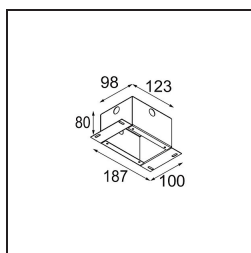

Installation Accessories

- **10889530** Installation Housing 123x100x80