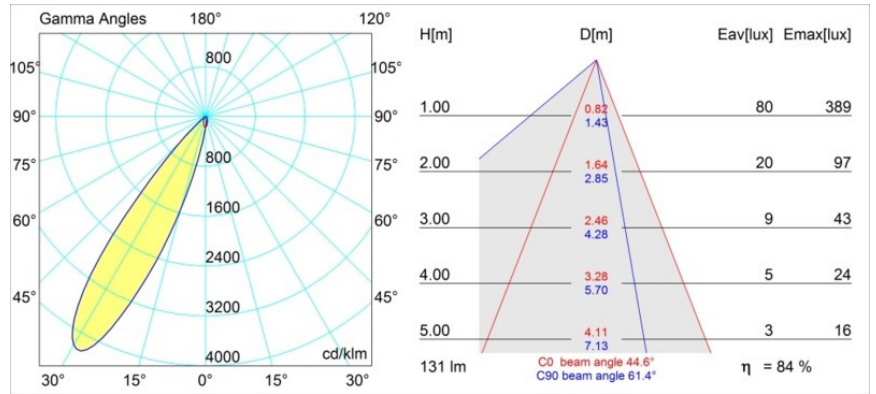

Light distribution & beam diagram