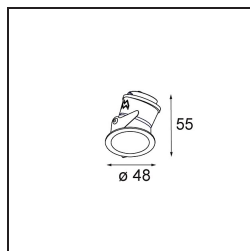

Specifications

Material	12891109
Light Source Type	LED
LED Type	NICHIA GEN2
LED technology	LED high power
CRI	Min. 90
Colour Temperature	2700K
Lifetime	L80B20 @50,000 Hours
Lamp Included	Yes
Number of Light Sources	1
Binning (SDCM)	3
Light Direction	Down
Optic	Collimator
Measured beam angle (°)	44.6
Input Voltage	Constant Current Driver Required
Electrical Class	III
IP Rating	55
Glow wire rating (°C)	960
Indoor/Outdoor	Indoor
Application	Ceiling, Wall
Mounting	Recessed
Cut-out size (mm)	ø44
Mounting depth (mm)	60.0
Adjustability	Not Applicable
Distance to Lighted Object (m)	0,1
Primary Colour & Primary Finish	White, Structure
Gross weight (g)	108.0
Drive current (mA)	350 500
Min. forward voltage (Vf)	2.7 2.7
Max. forward voltage (Vf)	3.3 3.3
Connected load (W)	1.0 1.45
Luminous flux per lamp (lm)	78 110
Efficacy (lm/W)	78 74
Glare rating	11 13