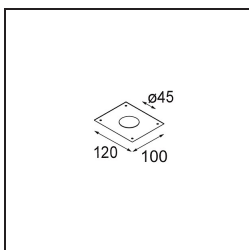

- 13350109** Mask Smart 48 2x White Structure
- 13350132** Mask Smart 48 2x Black Structure
- 13350146** Mask Smart 48 2x Gold Matt

Installatie Accessoires

- 12293730** Plaster Kit 44 1x

- 10889530** Installation Housing 123x100x80