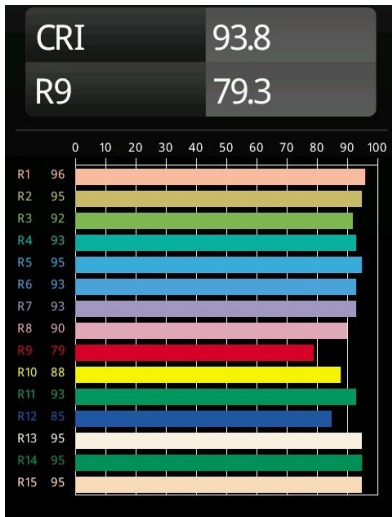

TM30 & CRI diagram