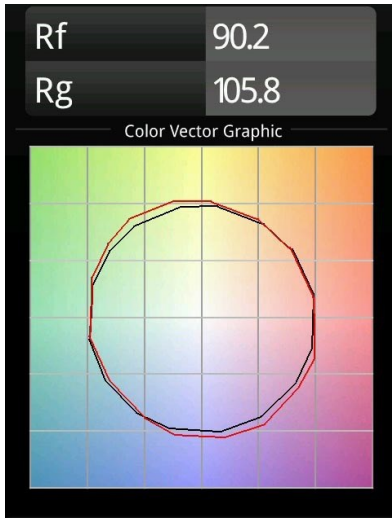

TM30 & CRI diagram