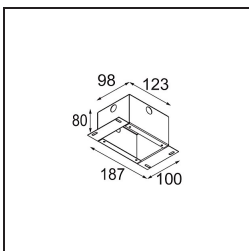

- **10889530** Installation Housing 123x100x80