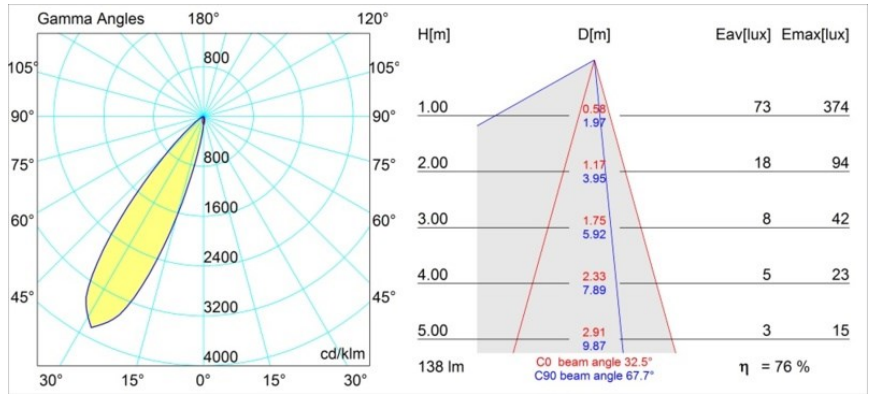

Light distribution & beam diagram