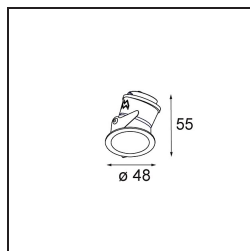

### Specifications

Material	12891046
Light Source Type	LED
LED Type	NICHIA
LED technology	LED high power
CRI	Min. 90
Colour Temperature	3000K
Lifetime	L80B20 @50,000 Hours
Lamp Included	Yes
Number of Light Sources	1
Binning (SDCM)	3
Light Direction	Down
Optic	Collimator
Measured beam angle (°)	32.5
Input Voltage	Constant Current Driver Required
Electrical Class	III
IP Rating	55
Glow wire rating (°C)	960
Indoor/Outdoor	Indoor
Application	Ceiling, Wall
Mounting	Recessed
Cut-out size (mm)	ø44
Mounting depth (mm)	60.0
Adjustability	Not Applicable
Distance to Lighted Object (m)	0,1
Primary Colour & Primary Finish	Gold, Matt
Gross weight (g)	108.0
Drive current (mA)	350      500
Min. forward voltage (Vf)	2,5      2,5
Max. forward voltage (Vf)	3,0      3,0
Connected load (W)	1,0      1,5
Luminous flux per lamp (lm)	75      106
Efficacy (lm/W)	75      70
Glare rating	6      7