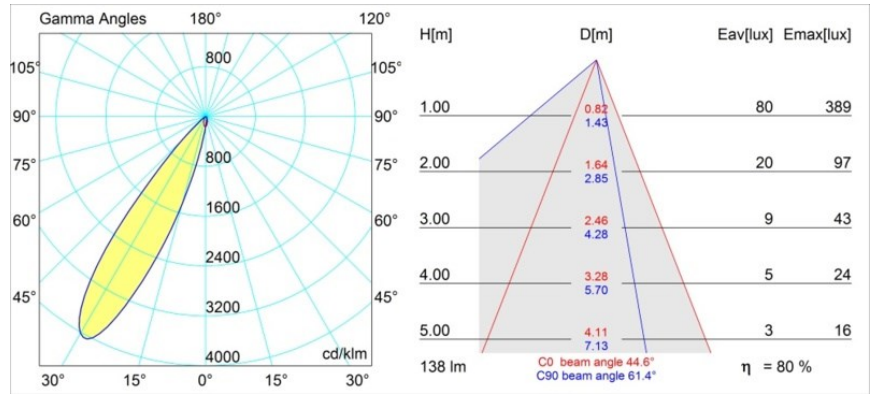

Light distribution & beam diagram