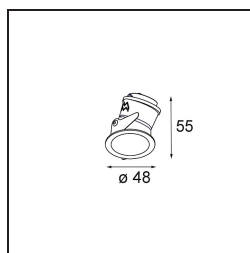

Specifications

Material	12891009
Light Source Type	LED
LED Type	NICHIA GEN2
LED technology	LED high power
CRI	Min. 90
Colour Temperature	3000K
Lifetime	L80B20 @50,000 Hours
Lamp Included	Yes
Number of Light Sources	1
Binning (SDCM)	3
Light Direction	Down
Optic	Collimator
Measured beam angle (°)	44.6
Input Voltage	Constant Current Driver Required
Electrical Class	III
IP Rating	55
Glow wire rating (°C)	960
Indoor/Outdoor	Indoor
Application	Ceiling, Wall
Mounting	Recessed
Cut-out size (mm)	ø44
Mounting depth (mm)	60.0
Adjustability	Not Applicable
Distance to Lighted Object (m)	0,1
Primary Colour & Primary Finish	White, Structure
Gross weight (g)	108.0
Drive current (mA)	350 500
Min. forward voltage (Vf)	2,7 2,7
Max. forward voltage (Vf)	3,3 3,3
Connected load (W)	1,0 1,45
Luminous flux per lamp (lm)	83 116
Efficacy (lm/W)	83 78
Glare rating	12 13