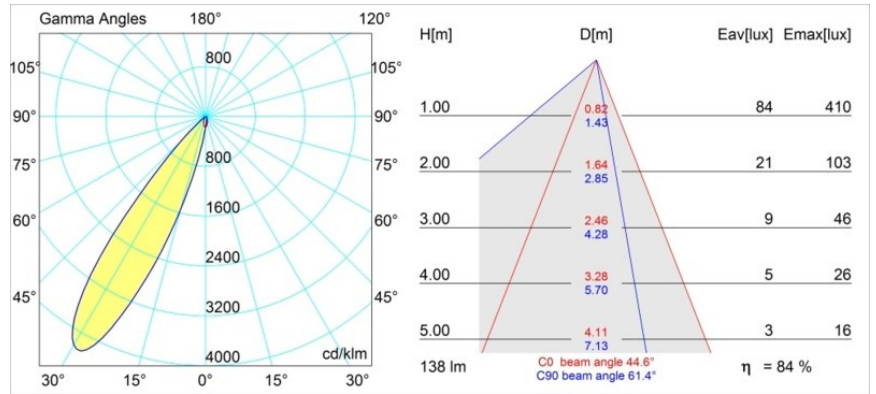

Light distribution & beam diagram