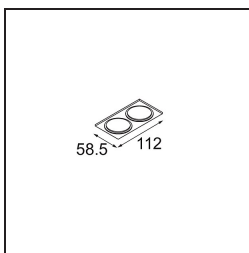

Specifications

Material	12890246
Light Source Type	LED
LED Type	NICHIA
LED technology	LED high power
CRI	Min. 90
Colour Temperature	4000K
Lifetime	L80B20 @50,000 Hours
Lamp Included	Yes
Number of Light Sources	1
Binning (SDCM)	3
Light Direction	Down
Optic	Collimator
Measured beam angle (°)	33.7
Input Voltage	Constant Current Driver Required
Electrical Class	III
IP Rating	20
Glow wire rating (°C)	960
Indoor/Outdoor	Indoor
Application	Ceiling, Wall
Mounting	Recessed
Cut-out size (mm)	ø44
Mounting depth (mm)	60.0
Adjustability	Not Applicable
Distance to Lighted Object (m)	0,1
Primary Colour & Primary Finish	Gold, Matt
Gross weight (g)	98.0
Drive current (mA)	350 500
Min. forward voltage (Vf)	2,5 2,5
Max. forward voltage (Vf)	3,0 3,0
Connected load (W)	1,0 1,5
Luminous flux per lamp (lm)	94 132
Efficacy (lm/W)	94 88
Glare rating	5 6

TM30 & CRI diagram

Light distribution & beam diagram

Diagrams

Decorative Accessories

- 13350009** Mask Smart 48 1x White Structure
- 13350032** Mask Smart 48 1x Black Structure
- 13350046** Mask Smart 48 1x Gold Matt