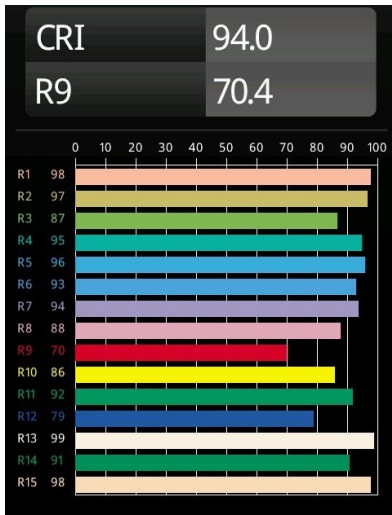

TM30 & CRI diagram