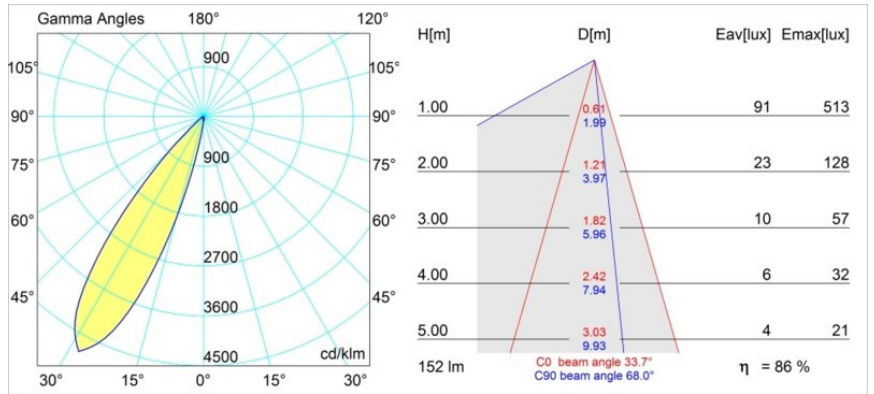

Light distribution & beam diagram