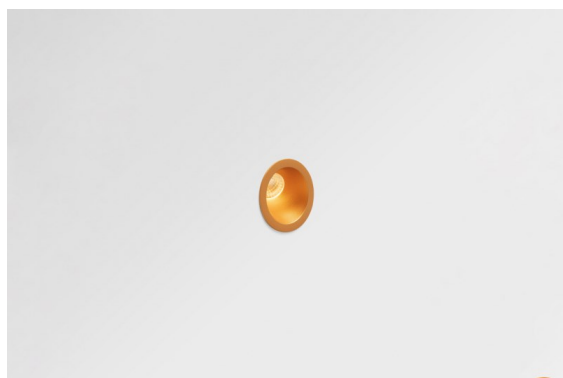

Date
Customer
Project
Type

Smart Lotis Asy Recessed 48 1x LED 4000K Medium DE Gold Matt

The 3 original designs, Smart Kup, Lotis and Cake still manage to steal the hearts of interior designers. And this goes for the entire Smart family. Smart's accessibility and extreme versatility are arguably fit for any expression. Mix and match accent lighting, up and downlight, fixed or adjustable, a mosaic of shapes, sizes, colours and mounting options, and create a playful installation.

Specifications

Material	12890246
Light Source Type	LED
LED Type	NICHIA
LED technology	LED high power
CRI	Min. 90
Colour Temperature	4000K
Lifetime	L80B20 @50,000 Hours
Lamp Included	Yes
Number of Light Sources	1
Binning (SDCM)	3
Light Direction	Down
Optic	Collimator
Measured beam angle (°)	33.7
Input Voltage	Constant Current Driver Required
Electrical Class	III
IP Rating	20
Glow wire rating (°C)	960
Indoor/Outdoor	Indoor
Application	Ceiling, Wall
Mounting	Recessed
Cut-out size (mm)	ø44
Mounting depth (mm)	60.0
Adjustability	Not Applicable
Distance to Lighted Object (m)	0,1
Primary Colour & Primary Finish	Gold, Matt
Gross weight (g)	98.0
Drive current (mA)	350 500
Min. forward voltage (Vf)	2,5 2,5
Max. forward voltage (Vf)	3,0 3,0
Connected load (W)	1,0 1,5
Luminous flux per lamp (lm)	94 132
Efficacy (lm/W)	94 88
Glare rating	5 6