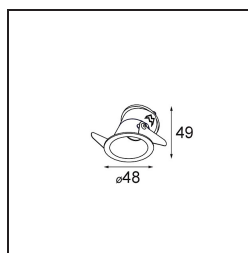

Specifications

Material	12890246
Light Source Type	LED
LED Type	NICHIA
LED technology	LED high power
CRI	Min. 90
Colour Temperature	4000K
Lifetime	L80B20 @50,000 Hours
Lamp Included	Yes
Number of Light Sources	1
Binning (SDCM)	3
Light Direction	Down
Optic	Collimator
Measured beam angle (°)	33.7
Input Voltage	Constant Current Driver Required
Electrical Class	III
IP Rating	20
Glow wire rating (°C)	960
Indoor/Outdoor	Indoor
Application	Ceiling, Wall
Mounting	Recessed
Cut-out size (mm)	ø44
Mounting depth (mm)	60.0
Adjustability	Not Applicable
Distance to Lighted Object (m)	0,1
Primary Colour & Primary Finish	Gold, Matt
Gross weight (g)	98.0
Drive current (mA)	350 500
Min. forward voltage (Vf)	2,5 2,5
Max. forward voltage (Vf)	3,0 3,0
Connected load (W)	1,0 1,5
Luminous flux per lamp (lm)	94 132
Efficacy (lm/W)	94 88
Glare rating	5 6