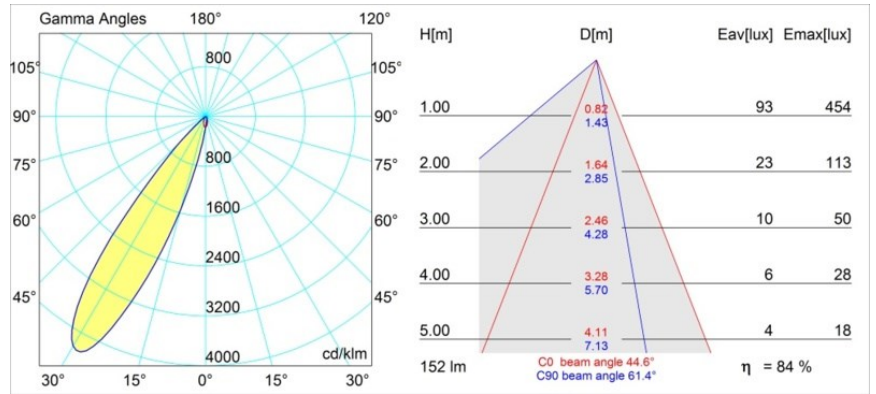

Light distribution & beam diagram