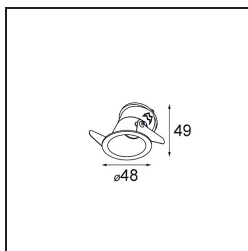

Date
Customer
Project
Type

Smart Lotis Asy Recessed 48 1x LED 4000K Medium DE Black Structure

The 3 original designs, Smart Kup, Lotis and Cake still manage to steal the hearts of interior designers. And this goes for the entire Smart family. Smart's accessibility and extreme versatility are arguably fit for any expression. Mix and match accent lighting, up and downlight, fixed or adjustable, a mosaic of shapes, sizes, colours and mounting options, and create a playful installation.

Specifications

Material	12890232
Light Source Type	LED
LED Type	NICHIA
LED technology	LED high power
CRI	Min. 90
Colour Temperature	4000K
Lifetime	L80B20 @50,000 Hours
Lamp Included	Yes
Number of Light Sources	1
Binning (SDCM)	3
Light Direction	Down
Optic	Collimator
Measured beam angle (°)	44.6
Input Voltage	Constant Current Driver Required
Electrical Class	III
IP Rating	20
Glow wire rating (°C)	960
Indoor/Outdoor	Indoor
Application	Ceiling, Wall
Mounting	Recessed
Cut-out size (mm)	ø44
Mounting depth (mm)	60.0
Adjustability	Not Applicable
Distance to Lighted Object (m)	0,1
Primary Colour & Primary Finish	Black, Structure
Gross weight (g)	98.0
Drive current (mA)	350 500
Min. forward voltage (Vf)	2,5 2,5
Max. forward voltage (Vf)	3,0 3,0
Connected load (W)	1,0 1,5
Luminous flux per lamp (lm)	92 129
Efficacy (lm/W)	92 86
Glare rating	12 13