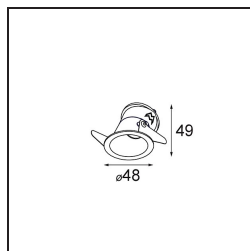

### Specifications

Material	12890146
Light Source Type	LED
LED Type	NICHIA GEN2
LED technology	LED high power
CRI	Min. 90
Colour Temperature	2700K
Lifetime	L80B20 @50,000 Hours
Lamp Included	Yes
Number of Light Sources	1
Binning (SDCM)	3
Light Direction	Down
Optic	Collimator
Measured beam angle (°)	33.7
Input Voltage	Constant Current Driver Required
Electrical Class	III
IP Rating	20
Glow wire rating (°C)	960
Indoor/Outdoor	Indoor
Application	Ceiling, Wall
Mounting	Recessed
Cut-out size (mm)	ø44
Mounting depth (mm)	60.0
Adjustability	Not Applicable
Distance to Lighted Object (m)	0,1
Primary Colour & Primary Finish	Gold, Matt
Gross weight (g)	98.0
Drive current (mA)	350      500
Min. forward voltage (Vf)	2,7      2,7
Max. forward voltage (Vf)	3,3      3,3
Connected load (W)	1,0      1,45
Luminous flux per lamp (lm)	81      114
Efficacy (lm/W)	81      76
Glare rating	5      6