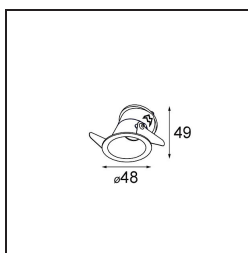

### Specifications

|                                 |                                  |
|---------------------------------|----------------------------------|
| Material                        | 12890146                         |
| Light Source Type               | LED                              |
| LED Type                        | NICHIA GEN2                      |
| LED technology                  | LED high power                   |
| CRI                             | Min. 90                          |
| Colour Temperature              | 2700K                            |
| Lifetime                        | L80B20 @50,000 Hours             |
| Lamp Included                   | Yes                              |
| Number of Light Sources         | 1                                |
| Binning (SDCM)                  | 3                                |
| Light Direction                 | Down                             |
| Optic                           | Collimator                       |
| Measured beam angle (°)         | 33.7                             |
| Input Voltage                   | Constant Current Driver Required |
| Electrical Class                | III                              |
| IP Rating                       | 20                               |
| Glow wire rating (°C)           | 960                              |
| Indoor/Outdoor                  | Indoor                           |
| Application                     | Ceiling, Wall                    |
| Mounting                        | Recessed                         |
| Cut-out size (mm)               | ø44                              |
| Mounting depth (mm)             | 60.0                             |
| Adjustability                   | Not Applicable                   |
| Distance to Lighted Object (m)  | 0,1                              |
| Primary Colour & Primary Finish | Gold, Matt                       |
| Gross weight (g)                | 98.0                             |
| Drive current (mA)              | 350      500                     |
| Min. forward voltage (Vf)       | 2,7      2,7                     |
| Max. forward voltage (Vf)       | 3,3      3,3                     |
| Connected load (W)              | 1,0      1,45                    |
| Delivered lumens (lm)           | 81      114                      |
| Efficacy (lm/W)                 | 81      76                       |
| Glare rating                    | 5      6                         |