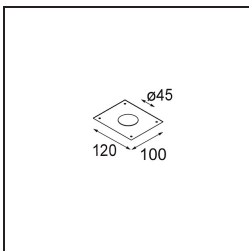

- **12290730** Plaster Kit 100x120-45 1x

Choose a required accessory