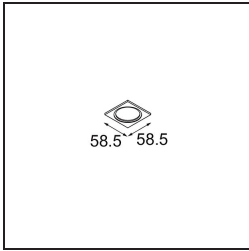

Decorative Accessories

- **13350009** Mask Smart 48 1x White Structure
- **13350032** Mask Smart 48 1x Black Structure
- **13350046** Mask Smart 48 1x Gold Matt
- **13350015** FFD_Smart Mask 48 1x Champagne Brushed
- **13350014** FFD_Smart Mask 48 1x Bronze Brushed
- **13350043** FFD_Smart Mask 48 1x Black Brushed
- **13350016** FFD_Smart Mask 48 1x Silver Bronze Brushed