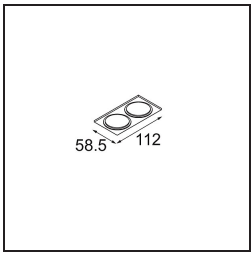

- **13350109** Mask Smart 48 2x White Structure
- **13350132** Mask Smart 48 2x Black Structure
- **13350146** Mask Smart 48 2x Gold Matt