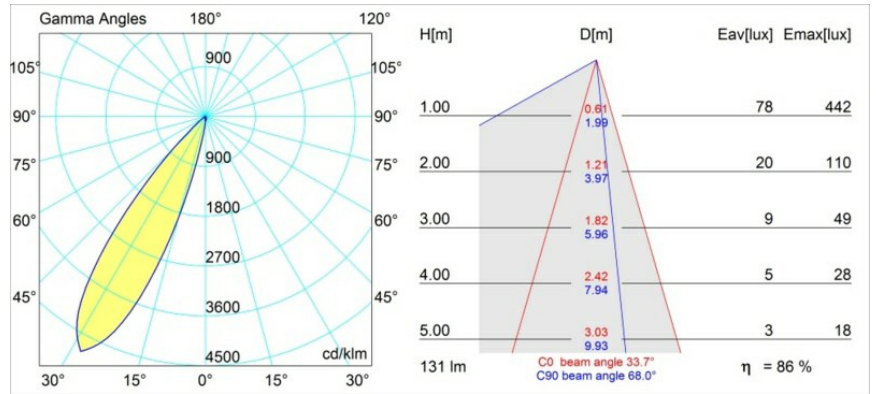

Light distribution & beam diagram

Diagrams