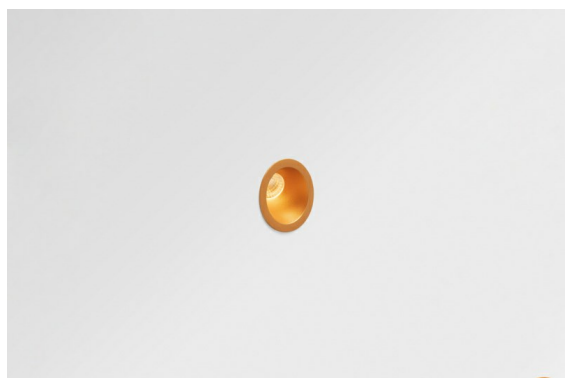

Date
Customer
Project
Type

Smart Lotis Asy Recessed 48 1x LED 2700K Medium DE Gold Matt

The 3 original designs, Smart Kup, Lotis and Cake still manage to steal the hearts of interior designers. And this goes for the entire Smart family. Smart's accessibility and extreme versatility are arguably fit for any expression. Mix and match accent lighting, up and downlight, fixed or adjustable, a mosaic of shapes, sizes, colours and mounting options, and create a playful installation.