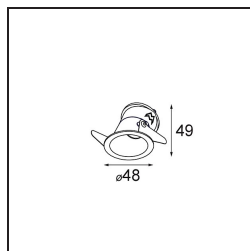

Specifications

Material	12890146
Light Source Type	LED
LED Type	NICHIA GEN2
LED technology	LED high power
CRI	Min. 90
Colour Temperature	2700K
Lifetime	L80B20 @50,000 Hours
Lamp Included	Yes
Number of Light Sources	1
Binning (SDCM)	3
Light Direction	Down
Optic	Collimator
Measured beam angle (°)	33.7
Input Voltage	Constant Current Driver Required
Electrical Class	III
IP Rating	20
Glow wire rating (°C)	960
Indoor/Outdoor	Indoor
Application	Ceiling, Wall
Mounting	Recessed
Cut-out size (mm)	ø44
Mounting depth (mm)	60.0
Adjustability	Not Applicable
Distance to Lighted Object (m)	0,1
Primary Colour & Primary Finish	Gold, Matt
Gross weight (g)	98.0
Drive current (mA)	350 500
Min. forward voltage (Vf)	2,7 2,7
Max. forward voltage (Vf)	3,3 3,3
Connected load (W)	1,0 1,45
Luminous flux per lamp (lm)	81 114
Efficacy (lm/W)	81 76
Glare rating	5 6