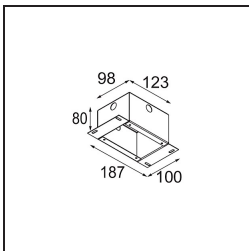

- **10889530** Installation Housing 123x100x80