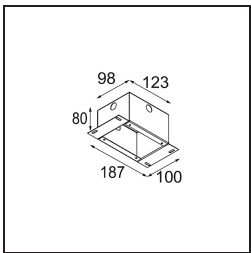

- **10889530** Installation Housing 123x100x80