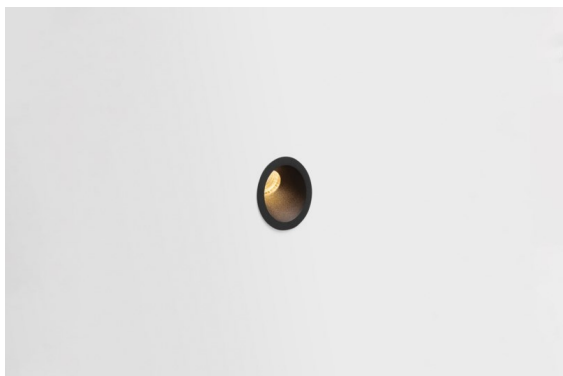

Date
Customer
Project
Type

Smart Lotis Asy Recessed 48 1x LED 2700K Medium DE Black Structure

The 3 original designs, Smart Kup, Lotis and Cake still manage to steal the hearts of interior designers. And this goes for the entire Smart family. Smart's accessibility and extreme versatility are arguably fit for any expression. Mix and match accent lighting, up and downlight, fixed or adjustable, a mosaic of shapes, sizes, colours and mounting options, and create a playful installation.

Specifications

Material	12890132
Light Source Type	LED
LED Type	NICHIA GEN2
LED technology	LED high power
CRI	Min. 90
Colour Temperature	2700K
Lifetime	L80B20 @50,000 Hours
Lamp Included	Yes
Number of Light Sources	1
Binning (SDCM)	3
Light Direction	Down
Optic	Collimator
Measured beam angle (°)	44.6
Input Voltage	Constant Current Driver Required
Electrical Class	III
IP Rating	20
Glow wire rating (°C)	960
Indoor/Outdoor	Indoor
Application	Ceiling, Wall
Mounting	Recessed
Cut-out size (mm)	ø44
Mounting depth (mm)	60.0
Adjustability	Not Applicable
Distance to Lighted Object (m)	0,1
Primary Colour & Primary Finish	Black, Structure
Gross weight (g)	98.0
Drive current (mA)	350 500
Min. forward voltage (Vf)	2.7 2.7
Max. forward voltage (Vf)	3.3 3.3
Connected load (W)	1.0 1.45
Luminous flux per lamp (lm)	79 111
Efficacy (lm/W)	79 74
Glare rating	11 13