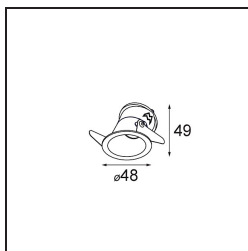

**Specifications**

Material	12890132
Light Source Type	LED
LED Type	NICHIA GEN2
LED technology	LED high power
CRI	Min. 90
Colour Temperature	2700K
Lifetime	L80B20 @50,000 Hours
Lamp Included	Yes
Number of Light Sources	1
Binning (SDCM)	3
Light Direction	Down
Optic	Collimator
Measured beam angle (°)	44.6
Input Voltage	Constant Current Driver Required
Electrical Class	III
IP Rating	20
Glow wire rating (°C)	960
Indoor/Outdoor	Indoor
Application	Ceiling, Wall
Mounting	Recessed
Cut-out size (mm)	ø44
Mounting depth (mm)	60.0
Adjustability	Not Applicable
Distance to Lighted Object (m)	0,1
Primary Colour & Primary Finish	Black, Structure
Gross weight (g)	98.0
Drive current (mA)	350      500
Min. forward voltage (Vf)	2,7      2,7
Max. forward voltage (Vf)	3,3      3,3
Connected load (W)	1,0      1,45
Luminous flux per lamp (lm)	79      111
Efficacy (lm/W)	79      74
Glare rating	11      13