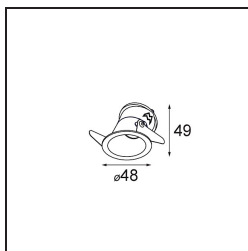

Specifications

Material	12890132
Light Source Type	LED
LED Type	NICHIA GEN2
LED technology	LED high power
CRI	Min. 90
Colour Temperature	2700K
Lifetime	L80B20 @50,000 Hours
Lamp Included	Yes
Number of Light Sources	1
Binning (SDCM)	3
Light Direction	Down
Optic	Collimator
Measured beam angle (°)	44.6
Input Voltage	Constant Current Driver Required
Electrical Class	III
IP Rating	20
Glow wire rating (°C)	960
Indoor/Outdoor	Indoor
Application	Ceiling, Wall
Mounting	Recessed
Cut-out size (mm)	ø44
Mounting depth (mm)	60.0
Adjustability	Not Applicable
Distance to Lighted Object (m)	0,1
Primary Colour & Primary Finish	Black, Structure
Gross weight (g)	98.0
Drive current (mA)	350 500
Min. forward voltage (Vf)	2.7 2.7
Max. forward voltage (Vf)	3.3 3.3
Connected load (W)	1.0 1.45
Luminous flux per lamp (lm)	79 111
Efficacy (lm/W)	79 74
Glare rating	11 13