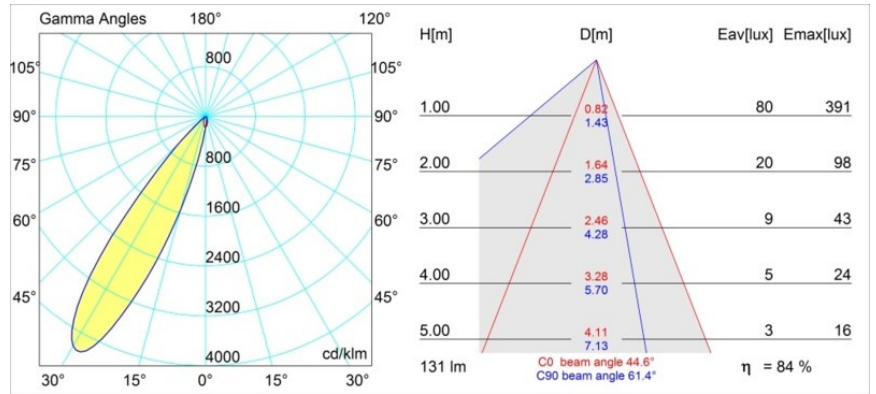

Light distribution & beam diagram