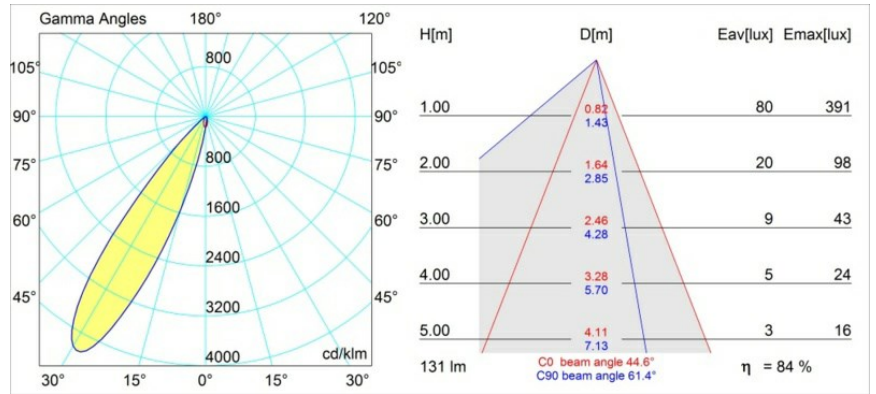

Light distribution & beam diagram