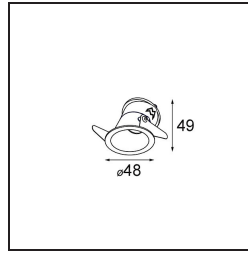

Date
Customer
Project
Type

Smart Lotis Asy Recessed 48 1x LED 2700K Medium DE Black Structure

Specifications

Material	12890132
Light Source Type	LED
LED Type	NICHIA GEN2
LED technology	LED high power
CRI	Min. 90
Colour Temperature	2700K
Lifetime	L80B20 @50,000 Hours
Lamp Included	Yes
Number of Light Sources	1
Binning (SDCM)	3
Light Direction	Down
Optic	Collimator
Measured beam angle (°)	44.6
Input Voltage	Constant Current Driver Required
Electrical Class	III
IP Rating	20
Glow wire rating (°C)	960
Indoor/Outdoor	Indoor
Application	Ceiling, Wall
Mounting	Recessed
Cut-out size (mm)	ø44
Mounting depth (mm)	60.0
Adjustability	Not Applicable
Distance to Lighted Object (m)	0,1
Primary Colour & Primary Finish	Black, Structure
Gross weight (g)	98.0
Drive current (mA)	350 500
Min. forward voltage (Vf)	2,7 2,7
Max. forward voltage (Vf)	3,3 3,3
Connected load (W)	1,0 1,45
Delivered lumens (lm)	79 111
Efficacy (lm/W)	79 74
Glare rating	11 13