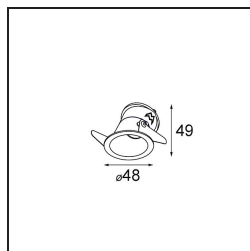

Date
Customer
Project
Type

Smart Lotis Asy Recessed 48 1x LED 2700K Medium DE White Structure

Specifications

The 3 original designs, Smart Kup, Lotis and Cake still manage to steal the hearts of interior designers. And this goes for the entire Smart family. Smart's accessibility and extreme versatility are arguably fit for any expression. Mix and match accent lighting, up and downlight, fixed or adjustable, a mosaic of shapes, sizes, colours and mounting options, and create a playful installation.

Specifications

Material	12890109
Light Source Type	LED
LED Type	NICHIA GEN2
LED technology	LED high power
CRI	Min. 90
Colour Temperature	2700K
Lifetime	L80B20 @50,000 Hours
Lamp Included	Yes
Number of Light Sources	1
Binning (SDCM)	3
Light Direction	Down
Optic	Collimator
Measured beam angle (°)	44.6
Input Voltage	Constant Current Driver Required
Electrical Class	III
IP Rating	20
Glow wire rating (°C)	960
Indoor/Outdoor	Indoor
Application	Ceiling, Wall
Mounting	Recessed
Cut-out size (mm)	ø44
Mounting depth (mm)	60.0
Adjustability	Not Applicable
Distance to Lighted Object (m)	0,1
Primary Colour & Primary Finish	White, Structure
Gross weight (g)	98.0
Drive current (mA)	350 500
Min. forward voltage (Vf)	2,7 2,7
Max. forward voltage (Vf)	3,3 3,3
Connected load (W)	1,0 1,45
Luminous flux per lamp (lm)	82 116
Efficacy (lm/W)	82 77
Glare rating	12 13