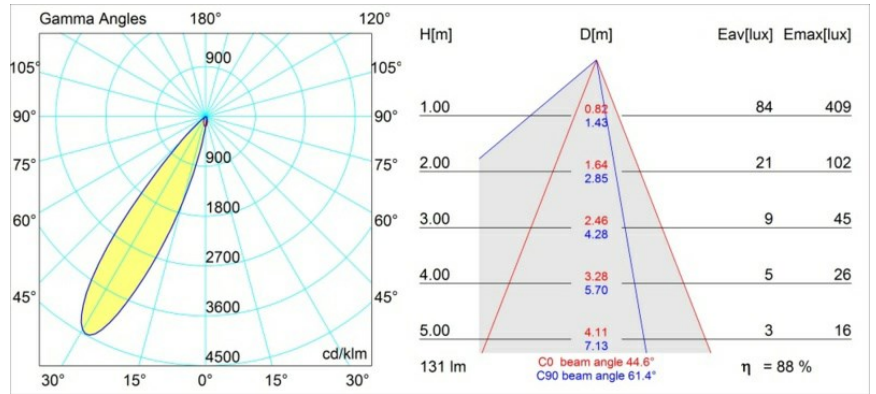

Light distribution & beam diagram