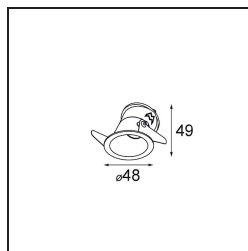

Specifications

Material	12890109
Light Source Type	LED
LED Type	NICHIA GEN2
LED technology	LED high power
CRI	Min. 90
Colour Temperature	2700K
Lifetime	L80B20 @50,000 Hours
Lamp Included	Yes
Number of Light Sources	1
Binning (SDCM)	3
Light Direction	Down
Optic	Collimator
Measured beam angle (°)	44.6
Input Voltage	Constant Current Driver Required
Electrical Class	III
IP Rating	20
Glow wire rating (°C)	960
Indoor/Outdoor	Indoor
Application	Ceiling, Wall
Mounting	Recessed
Cut-out size (mm)	ø44
Mounting depth (mm)	60.0
Adjustability	Not Applicable
Distance to Lighted Object (m)	0,1
Primary Colour & Primary Finish	White, Structure
Gross weight (g)	98.0
Drive current (mA)	350 500
Min. forward voltage (Vf)	2,7 2,7
Max. forward voltage (Vf)	3,3 3,3
Connected load (W)	1,0 1,45
Luminous flux per lamp (lm)	82 116
Efficacy (lm/W)	82 77
Glare rating	12 13