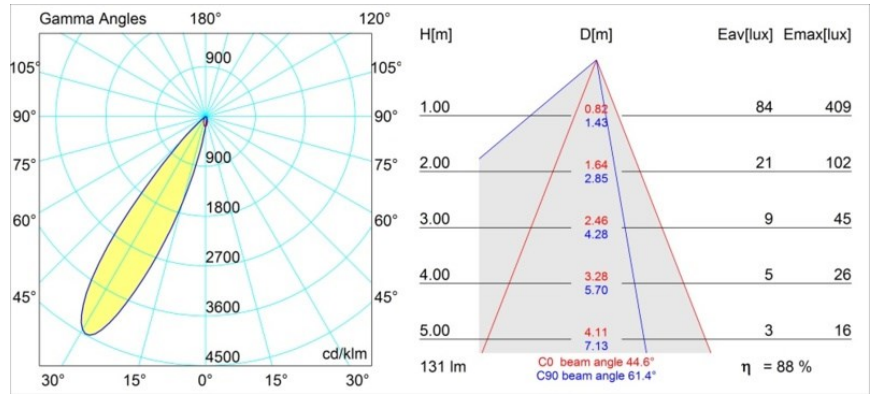

Light distribution & beam diagram