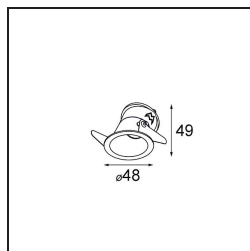

Date
Customer
Project
Type

Smart Lotis Asy Recessed 48 1x LED 2700K Medium DE White Structure

Specifications

Material	12890109
Light Source Type	LED
LED Type	NICHIA GEN2
LED technology	LED high power
CRI	Min. 90
Colour Temperature	2700K
Lifetime	L80B20 @50,000 Hours
Lamp Included	Yes
Number of Light Sources	1
Binning (SDCM)	3
Light Direction	Down
Optic	Collimator
Measured beam angle (°)	44.6
Input Voltage	Constant Current Driver Required
Electrical Class	III
IP Rating	20
Glow wire rating (°C)	960
Indoor/Outdoor	Indoor
Application	Ceiling, Wall
Mounting	Recessed
Cut-out size (mm)	ø44
Mounting depth (mm)	60.0
Adjustability	Not Applicable
Distance to Lighted Object (m)	0,1
Primary Colour & Primary Finish	White, Structure
Gross weight (g)	98.0
Drive current (mA)	350 500
Min. forward voltage (Vf)	2,7 2,7
Max. forward voltage (Vf)	3,3 3,3
Connected load (W)	1,0 1,45
Delivered lumens (lm)	82 116
Efficacy (lm/W)	82 77
Glare rating	12 13