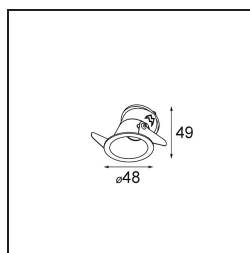

Specifications

Material	12890046
Light Source Type	LED
LED Type	NICHIA GEN2
LED technology	LED high power
CRI	Min. 90
Colour Temperature	3000K
Lifetime	L80B20 @50,000 Hours
Lamp Included	Yes
Number of Light Sources	1
Binning (SDCM)	3
Light Direction	Down
Optic	Collimator
Measured beam angle (°)	33.7
Input Voltage	Constant Current Driver Required
Electrical Class	III
IP Rating	20
Glow wire rating (°C)	960
Indoor/Outdoor	Indoor
Application	Ceiling, Wall
Mounting	Recessed
Cut-out size (mm)	ø44
Mounting depth (mm)	60.0
Adjustability	Not Applicable
Distance to Lighted Object (m)	0,1
Primary Colour & Primary Finish	Gold, Matt
Gross weight (g)	98.0
Drive current (mA)	350 500
Min. forward voltage (Vf)	2,7 2,7
Max. forward voltage (Vf)	3,3 3,3
Connected load (W)	1,0 1,45
Luminous flux per lamp (lm)	85 120
Efficacy (lm/W)	85 80
Glare rating	5 6