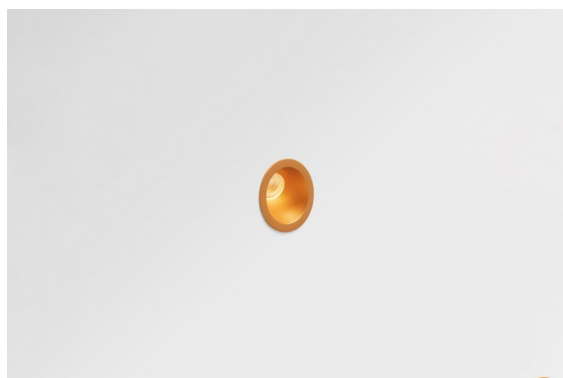

Date
Customer
Project
Type

Smart Lotis Asy Recessed 48 1x LED 3000K Medium DE Gold Matt

The 3 original designs, Smart Kup, Lotis and Cake still manage to steal the hearts of interior designers. And this goes for the entire Smart family. Smart's accessibility and extreme versatility are arguably fit for any expression. Mix and match accent lighting, up and downlight, fixed or adjustable, a mosaic of shapes, sizes, colours and mounting options, and create a playful installation.

Specifications

Material	12890046
Light Source Type	LED
LED Type	NICHIA GEN2
LED technology	LED high power
CRI	Min. 90
Colour Temperature	3000K
Lifetime	L80B20 @50,000 Hours
Lamp Included	Yes
Number of Light Sources	1
Binning (SDCM)	3
Light Direction	Down
Optic	Collimator
Measured beam angle (°)	33.7
Input Voltage	Constant Current Driver Required
Electrical Class	III
IP Rating	20
Glow wire rating (°C)	960
Indoor/Outdoor	Indoor
Application	Ceiling, Wall
Mounting	Recessed
Cut-out size (mm)	ø44
Mounting depth (mm)	60.0
Adjustability	Not Applicable
Distance to Lighted Object (m)	0,1
Primary Colour & Primary Finish	Gold, Matt
Gross weight (g)	98.0
Drive current (mA)	350 500
Min. forward voltage (Vf)	2,7 2,7
Max. forward voltage (Vf)	3,3 3,3
Connected load (W)	1,0 1,45
Luminous flux per lamp (lm)	85 120
Efficacy (lm/W)	85 80
Glare rating	5 6