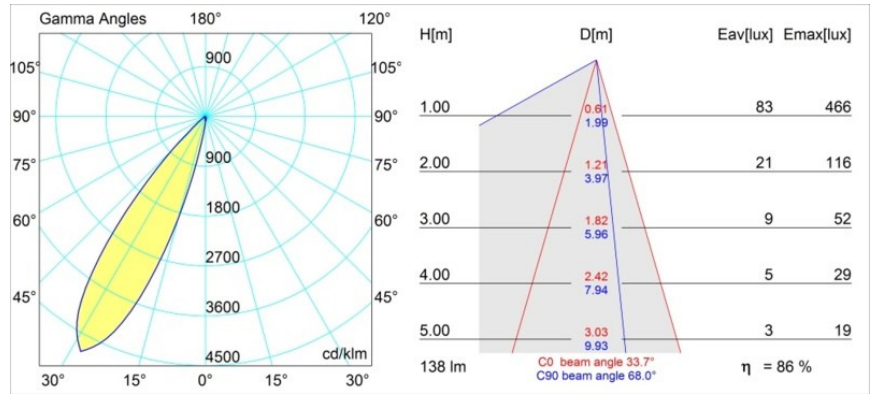

Light distribution & beam diagram