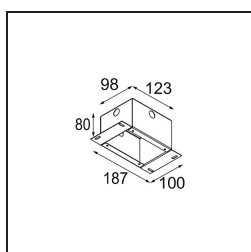

Installatie Accessoires

- **10889530** Installation Housing 123x100x80