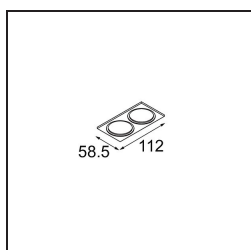

- **13350109** Mask Smart 48 2x White Structure
- **13350132** Mask Smart 48 2x Black Structure
- **13350146** Mask Smart 48 2x Gold Matt
- **13350115** FFD_Smart Mask 48 2x Champagne Brushed
- **13350114** FFD_Smart Mask 48 2x Bronze Brushed
- **13350143** FFD_Smart Mask 48 2x Black Brushed
- **13350116** FFD_Smart Mask 48 2x Silver Bronze Brushed