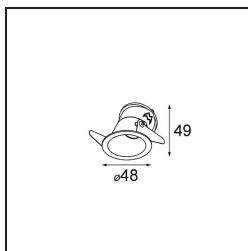

Date
Customer
Project
Type

*Smart Lotis Asy Recessed 48 1x LED 3000K Medium DE White Structure*

**Specifications**

Material	12890009
Light Source Type	LED
LED Type	NICHIA
LED technology	LED high power
CRI	Min. 90
Colour Temperature	3000K
Lifetime	L80B20 @50,000 Hours
Lamp Included	Yes
Number of Light Sources	1
Binning (SDCM)	3
Light Direction	Down
Optic	Collimator
Measured beam angle (°)	44.6
Input Voltage	Constant Current Driver Required
Electrical Class	III
IP Rating	20
Glow wire rating (°C)	960
Indoor/Outdoor	Indoor
Application	Ceiling, Wall
Mounting	Recessed
Cut-out size (mm)	ø44
Mounting depth (mm)	60.0
Adjustability	Not Applicable
Distance to Lighted Object (m)	0,1
Primary Colour & Primary Finish	White, Structure
Gross weight (g)	98.0
Drive current (mA)	350      500
Min. forward voltage (Vf)	2,5      2,5
Max. forward voltage (Vf)	3,0      3,0
Connected load (W)	1,0      1,5
Delivered lumens (lm)	87      122
Efficacy (lm/W)	87      81
Glare rating	12      13