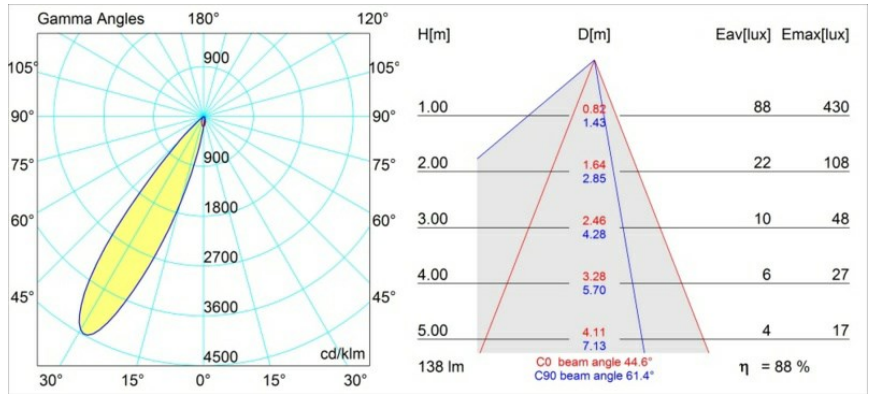

Date
Customer
Project
Type

*Smart Lotis Asy Recessed 48 1x LED 3000K Medium DE White Structure*

**Specifications**

Material	12890009
Light Source Type	LED
LED Type	NICHIA
LED technology	LED high power
CRI	Min. 90
Colour Temperature	3000K
Lifetime	L80B20 @50,000 Hours
Lamp Included	Yes
Number of Light Sources	1
Binning (SDCM)	3
Light Direction	Down
Optic	Collimator
Measured beam angle (°)	44.6
Input Voltage	Constant Current Driver Required
Electrical Class	III
IP Rating	20
Glow wire rating (°C)	960
Indoor/Outdoor	Indoor
Application	Ceiling, Wall
Mounting	Recessed
Cut-out size (mm)	ø44
Mounting depth (mm)	60.0
Adjustability	Not Applicable
Distance to Lighted Object (m)	0,1
Primary Colour & Primary Finish	White, Structure
Gross weight (g)	98.0
Drive current (mA)	350      500
Min. forward voltage (Vf)	2,5      2,5
Max. forward voltage (Vf)	3,0      3,0
Connected load (W)	1,0      1,5
Delivered lumens (lm)	87      122
Efficacy (lm/W)	87      81
Glare rating	12      13

**TM30 & CRI diagram**

**Light distribution & beam diagram**

Diagrams