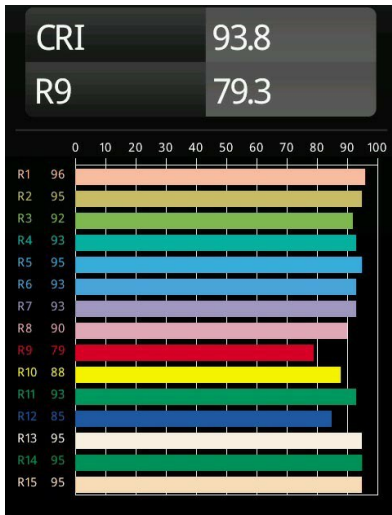

Date
Customer
Project
Type

*Smart Lotis Asy Recessed 48 1x LED 3000K Medium DE White Structure*

**Specifications**

Material	12890009
Light Source Type	LED
LED Type	NICHIA
LED technology	LED high power
CRI	Min. 90
Colour Temperature	3000K
Lifetime	L80B20 @50,000 Hours
Lamp Included	Yes
Number of Light Sources	1
Binning (SDCM)	3
Light Direction	Down
Optic	Collimator
Measured beam angle (°)	44.6
Input Voltage	Constant Current Driver Required
Electrical Class	III
IP Rating	20
Glow wire rating (°C)	960
Indoor/Outdoor	Indoor
Application	Ceiling, Wall
Mounting	Recessed
Cut-out size (mm)	ø44
Mounting depth (mm)	60.0
Adjustability	Not Applicable
Distance to Lighted Object (m)	0,1
Primary Colour & Primary Finish	White, Structure
Gross weight (g)	98.0
Drive current (mA)	350      500
Min. forward voltage (Vf)	2,5      2,5
Max. forward voltage (Vf)	3,0      3,0
Connected load (W)	1,0      1,5
Delivered lumens (lm)	87      122
Efficacy (lm/W)	87      81
Glare rating	12      13

**TM30 & CRI diagram**

**Light distribution & beam diagram**

Diagrams