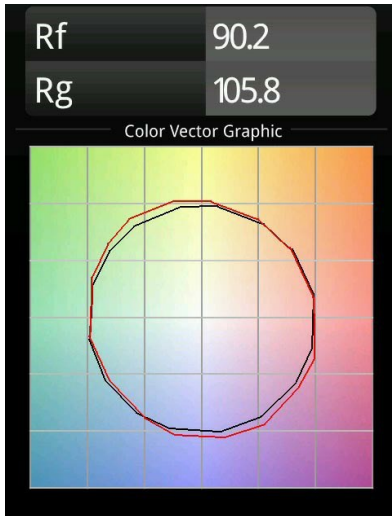

Date
Customer
Project
Type

*Smart Lotis Asy Recessed 48 1x LED 3000K Medium DE White Structure*

**Specifications**

Material	12890009
Light Source Type	LED
LED Type	NICHIA
LED technology	LED high power
CRI	Min. 90
Colour Temperature	3000K
Lifetime	L80B20 @50,000 Hours
Lamp Included	Yes
Number of Light Sources	1
Binning (SDCM)	3
Light Direction	Down
Optic	Collimator
Measured beam angle (°)	44.6
Input Voltage	Constant Current Driver Required
Electrical Class	III
IP Rating	20
Glow wire rating (°C)	960
Indoor/Outdoor	Indoor
Application	Ceiling, Wall
Mounting	Recessed
Cut-out size (mm)	ø44
Mounting depth (mm)	60.0
Adjustability	Not Applicable
Distance to Lighted Object (m)	0,1
Primary Colour & Primary Finish	White, Structure
Gross weight (g)	98.0
Drive current (mA)	350      500
Min. forward voltage (Vf)	2,5      2,5
Max. forward voltage (Vf)	3,0      3,0
Connected load (W)	1,0      1,5
Delivered lumens (lm)	87      122
Efficacy (lm/W)	87      81
Glare rating	12      13

**TM30 & CRI diagram**

**Light distribution & beam diagram**

Diagrams