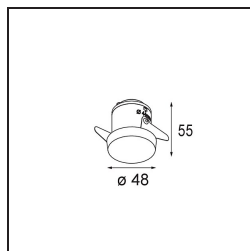

Specifications

Material	12882246
Light Source Type	LED
LED Type	CREE 1304
LED technology	LED COB
CRI	Min. 90
Colour Temperature	4000K
Lifetime	L90B10 @50,000 Hours
Lamp Included	Yes
Number of Light Sources	1
CIE flux code	99 100 100 100 72
Binning (SDCM)	2
Light Direction	Down
Optic	Reflector
Measured beam angle (°)	25.4
Input Voltage	Constant Current Driver Required
Electrical Class	III
IP Rating	55
Glow wire rating (°C)	960
Indoor/Outdoor	Indoor
Application	Ceiling, Wall
Mounting	Recessed
Cut-out size (mm)	ø44
Mounting depth (mm)	60.0
Adjustability	Not Applicable
Distance to Lighted Object (m)	0,1
Primary Colour & Primary Finish	Gold, Matt
Gross weight (g)	130.0
Drive current (mA)	350 500
Min. forward voltage (Vf)	7,5 7,8
Max. forward voltage (Vf)	9,5 9,8
Connected load (W)	3,0 4,4
Luminous flux per lamp (lm)	241 326
Efficacy (lm/W)	80 80
Glare rating	5 5