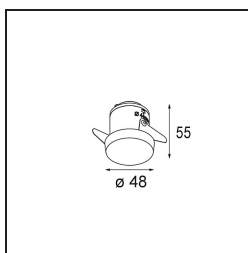

Date
Customer
Project
Type

Smart Kup Recessed 48 1x HO IP55 LED 4000K Medium DE Black Structure

Specifications

Material	12882232
Light Source Type	LED
LED Type	CREE 1304
LED technology	LED COB
CRI	Min. 90
Colour Temperature	4000K
Lifetime	L90B10 @50,000 Hours
Lamp Included	Yes
Number of Light Sources	1
CIE flux code	99 100 100 100 66
Binning (SDCM)	2
Light Direction	Down
Optic	Reflector
Measured beam angle (°)	24.9
Input Voltage	Constant Current Driver Required
Electrical Class	III
IP Rating	55
Glow wire rating (°C)	960
Indoor/Outdoor	Indoor
Application	Ceiling, Wall
Mounting	Recessed
Cut-out size (mm)	ø44
Mounting depth (mm)	60.0
Adjustability	Not Applicable
Distance to Lighted Object (m)	0,1
Primary Colour & Primary Finish	Black, Structure
Gross weight (g)	130.0
Drive current (mA)	350 500
Min. forward voltage (Vf)	7,5 7,8
Max. forward voltage (Vf)	9,5 9,8
Connected load (W)	3,0 4,4
Luminous flux per lamp (lm)	224 302
Efficacy (lm/W)	75 75
Glare rating	3 3