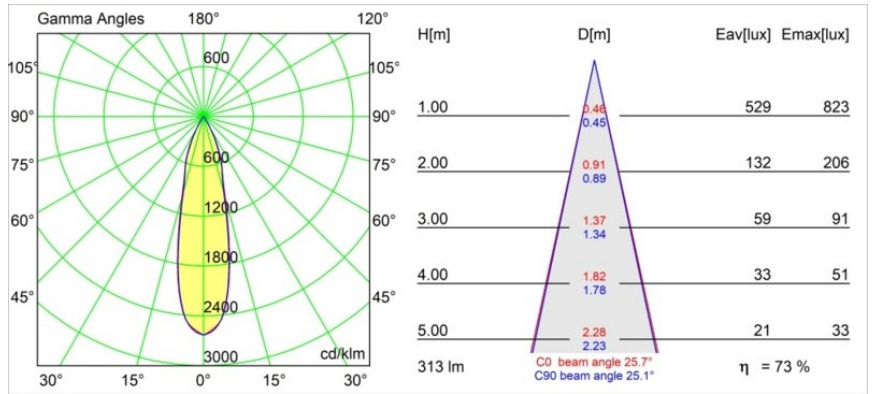

Light distribution & beam diagram