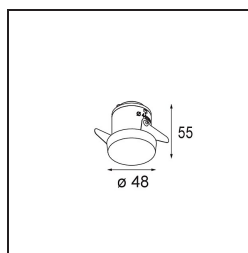

Date
Customer
Project
Type

Smart Kup Recessed 48 lx HO IP55 LED 4000K Medium DE White Structure

Specifications

Material	12882209
Light Source Type	LED
LED Type	CREE 1304
LED technology	LED COB
CRI	Min. 90
Colour Temperature	4000K
Lifetime	L90B10 @50,000 Hours
Lamp Included	Yes
Number of Light Sources	1
CIE flux code	96 99 100 100 74
Binning (SDCM)	2
Light Direction	Down
Optic	Reflector
Measured beam angle (°)	25.2
Input Voltage	Constant Current Driver Required
Electrical Class	III
IP Rating	55
Glow wire rating (°C)	960
Indoor/Outdoor	Indoor
Application	Ceiling, Wall
Mounting	Recessed
Cut-out size (mm)	ø44
Mounting depth (mm)	60.0
Adjustability	Not Applicable
Distance to Lighted Object (m)	0,1
Primary Colour & Primary Finish	White, Structure
Gross weight (g)	130.0
Drive current (mA)	350 500
Min. forward voltage (Vf)	7,5 7,8
Max. forward voltage (Vf)	9,5 9,8
Connected load (W)	3,0 4,4
Luminous flux per lamp (lm)	249 336
Efficacy (lm/W)	83 83
Glare rating	11 11