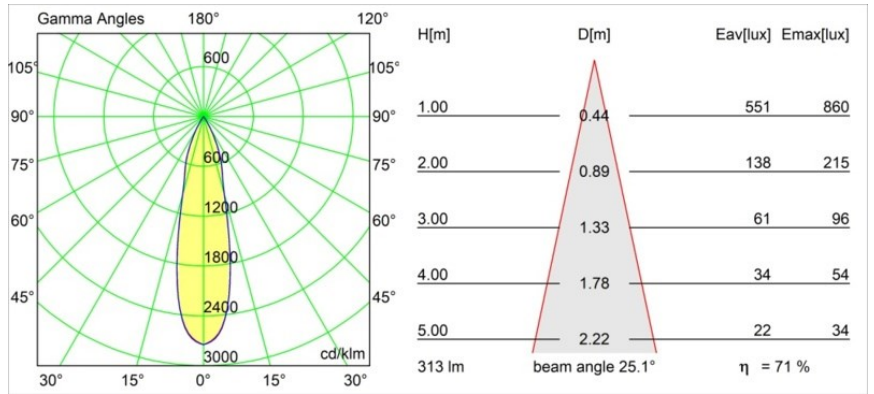

Light distribution & beam diagram