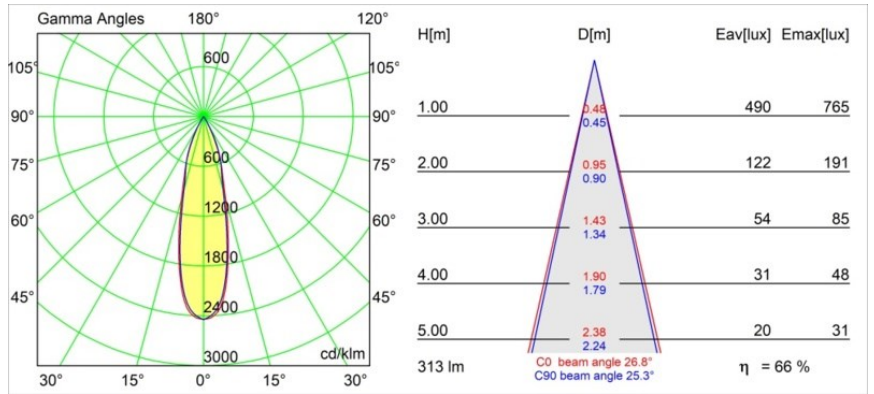

Light distribution & beam diagram