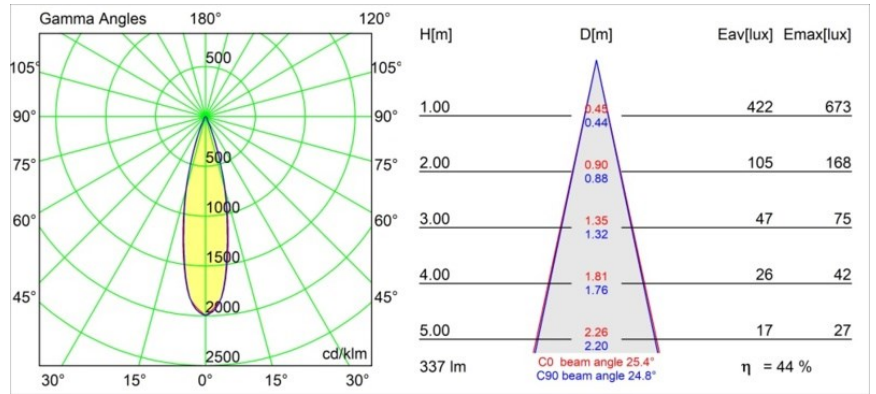

Light distribution & beam diagram