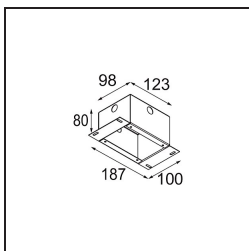

- **10889530** Installation Housing 123x100x80