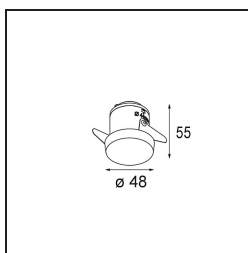

Date
Customer
Project
Type

Smart Kup Recessed 48 1x HO IP55 LED 3000K Medium DE Black Structure

Specifications

Material	12882032
Light Source Type	LED
LED Type	CREE 1304
LED technology	LED COB
CRI	Min. 90
Colour Temperature	3000K
Lifetime	L90B10 @50,000 Hours
Lamp Included	Yes
Number of Light Sources	1
CIE flux code	99 100 100 100 66
Binning (SDCM)	2
Light Direction	Down
Optic	Reflector
Measured beam angle (°)	24.9
Input Voltage	Constant Current Driver Required
Electrical Class	III
IP Rating	55
Glow wire rating (°C)	960
Indoor/Outdoor	Indoor
Application	Ceiling, Wall
Mounting	Recessed
Cut-out size (mm)	ø44
Mounting depth (mm)	60.0
Adjustability	Not Applicable
Distance to Lighted Object (m)	0,1
Primary Colour & Primary Finish	Black, Structure
Gross weight (g)	130.0
Drive current (mA)	350 500
Min. forward voltage (Vf)	7,5 7,8
Max. forward voltage (Vf)	9,5 9,8
Connected load (W)	3,0 4,4
Luminous flux per lamp (lm)	208 281
Efficacy (lm/W)	69 69
Glare rating	3 3