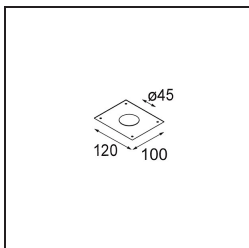

- **12290730** Plaster Kit 100x120-45 1x

Choose a required accessory