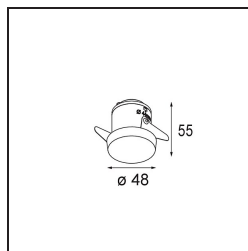

Date
Customer
Project
Type

*Smart Kup Recessed 48 1x HO IP55 LED 3000K Medium DE Black Structure*

**Specifications**

Material	12882032
Light Source Type	LED
LED Type	CREE 1304
LED technology	LED COB
CRI	Min. 90
Colour Temperature	3000K
Lifetime	L90B10 @50,000 Hours
Lamp Included	Yes
Number of Light Sources	1
CIE flux code	99 100 100 100 66
Binning (SDCM)	2
Light Direction	Down
Optic	Reflector
Measured beam angle (°)	24.9
Input Voltage	Constant Current Driver Required
Electrical Class	III
IP Rating	55
Glow wire rating (°C)	960
Indoor/Outdoor	Indoor
Application	Ceiling, Wall
Mounting	Recessed
Cut-out size (mm)	ø44
Mounting depth (mm)	60.0
Adjustability	Not Applicable
Distance to Lighted Object (m)	0,1
Primary Colour & Primary Finish	Black, Structure
Gross weight (g)	130.0
Drive current (mA)	350      500
Min. forward voltage (Vf)	7,5      7,8
Max. forward voltage (Vf)	9,5      9,8
Connected load (W)	3,0      4,4
Luminous flux per lamp (lm)	208      281
Efficacy (lm/W)	69      69
Glare rating	3      3