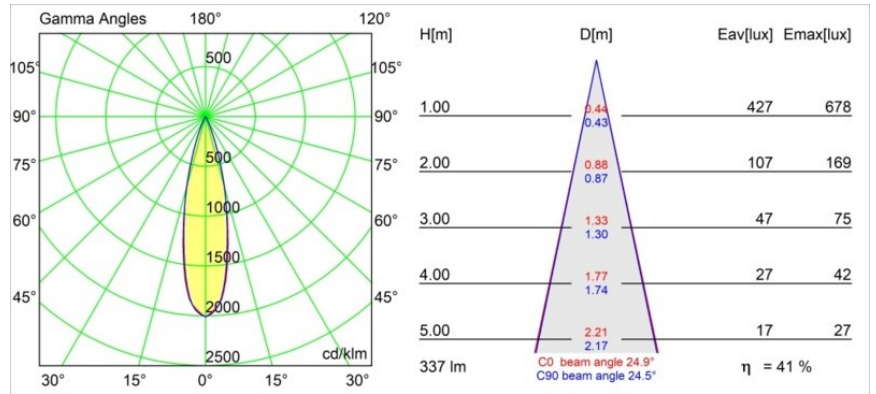

Light distribution & beam diagram