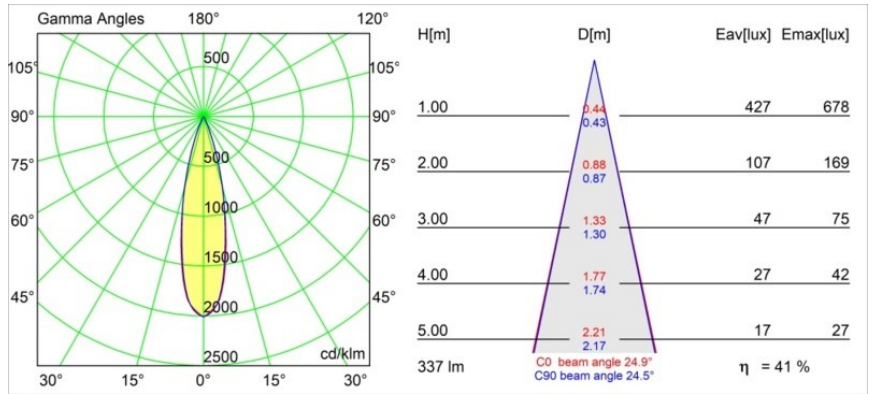

Light distribution & beam diagram