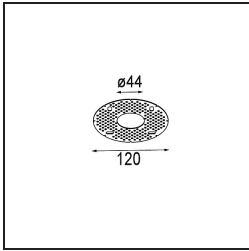

Installation Accessories

- **12293730** Plaster Kit 44 1x