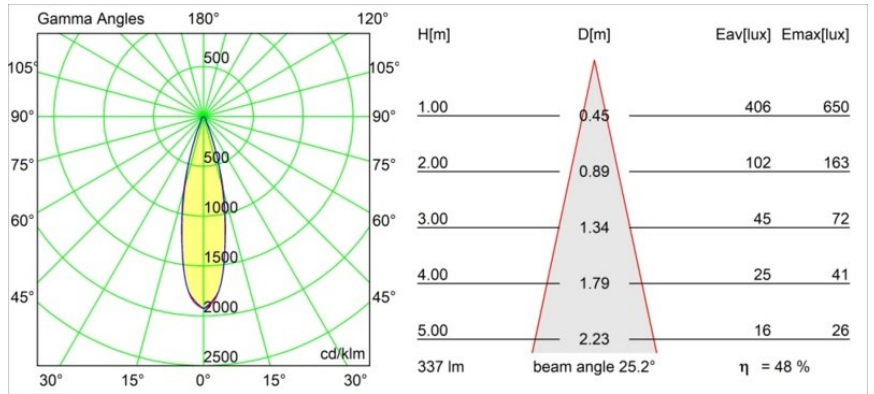

Light distribution & beam diagram