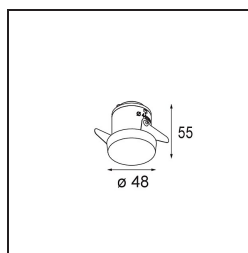

Date
Customer
Project
Type

Smart Kup Recessed 48 lx HO IP55 LED 3000K Medium DE White Structure

The 3 original designs, Smart Kup, Lotis and Cake still manage to steal the hearts of interior designers. And this goes for the entire Smart family. Smart's accessibility and extreme versatility are arguably fit for any expression. Mix and match accent lighting, up and downlight, fixed or adjustable, a mosaic of shapes, sizes, colours and mounting options, and create a playful installation.

Specifications

Material	12882009
Light Source Type	LED
LED Type	CREE 1304
LED technology	LED COB
CRI	Min. 90
Colour Temperature	3000K
Lifetime	L90B10 @50,000 Hours
Lamp Included	Yes
Number of Light Sources	1
CIE flux code	96 99 100 100 74
Binning (SDCM)	2
Light Direction	Down
Optic	Reflector
Measured beam angle (°)	25.2
Input Voltage	Constant Current Driver Required
Electrical Class	III
IP Rating	55
Glow wire rating (°C)	960
Indoor/Outdoor	Indoor
Application	Ceiling, Wall
Mounting	Recessed
Cut-out size (mm)	ø44
Mounting depth (mm)	60.0
Adjustability	Not Applicable
Distance to Lighted Object (m)	0,1
Primary Colour & Primary Finish	White, Structure
Gross weight (g)	130.0
Drive current (mA)	350 500
Min. forward voltage (Vf)	7,5 7,8
Max. forward voltage (Vf)	9,5 9,8
Connected load (W)	3,0 4,4
Luminous flux per lamp (lm)	231 312
Efficacy (lm/W)	77 77
Glare rating	10 10