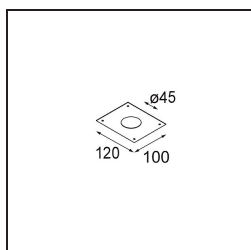

- **12290730** Plaster Kit 100x120-45 1x

Choose a required accessory