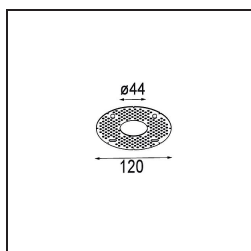

Installation Accessories

- **12293730** Plaster Kit 44 1x