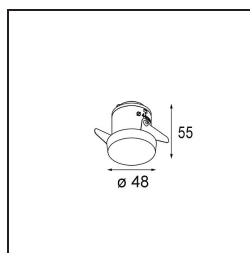

Date
Customer
Project
Type

Smart Kup Recessed 48 1x IP55 LED 1800-3000K WD Medium DE Black Structure

Specifications

Material	12881332
Light Source Type	LED
LED Type	BRIDGELUX WARMDIM 4W
LED technology	LED COB
CRI	Min. 95
Colour Temperature	1800-3000K (Warm Dim)
Lifetime	L90B10 @50,000 Hours
Lamp Included	Yes
Number of Light Sources	1
CIE flux code	100 100 100 100 42
Binning (SDCM)	3
Light Direction	Down
Optic	Collimator
Measured beam angle (°)	42.5
Input Voltage	Constant Current Driver Required
Electrical Class	III
IP Rating	55
Glow wire rating (°C)	960
Indoor/Outdoor	Indoor
Application	Ceiling, Wall
Mounting	Recessed
Cut-out size (mm)	ø44
Mounting depth (mm)	60.0
Adjustability	Not Applicable
Distance to Lighted Object (m)	0,1
Primary Colour & Primary Finish	Black, Structure
Gross weight (g)	128.0
Drive current (mA)	250
Min. forward voltage (Vf)	15,5
Max. forward voltage (Vf)	18,5
Connected load (W)	4,0
Luminous flux per lamp (lm)	170
Efficacy (lm/W)	42
Glare rating	17