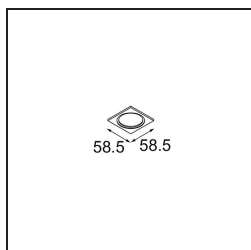

Decorative Accessories

- **13350009** Mask Smart 48 1x White Structure
- **13350032** Mask Smart 48 1x Black Structure
- **13350046** Mask Smart 48 1x Gold Matt