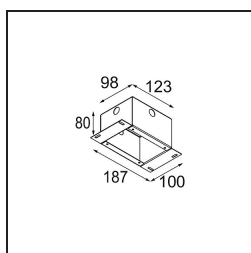

- **10889530** Installation Housing 123x100x80