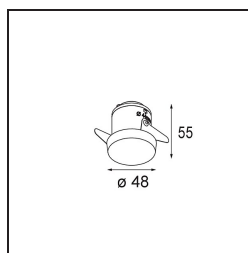

Specifications

Material	12881332
Light Source Type	LED
LED Type	BRIDGELUX WARMDIM 4W
LED technology	LED COB
CRI	Min. 95
Colour Temperature	1800-3000K (Warm Dim)
Lifetime	L90B10 @50,000 Hours
Lamp Included	Yes
Number of Light Sources	1
CIE flux code	100 100 100 100 42
Binning (SDCM)	3
Light Direction	Down
Optic	Collimator
Measured beam angle (°)	42.5
Input Voltage	Constant Current Driver Required
Electrical Class	III
IP Rating	55
Glow wire rating (°C)	960
Indoor/Outdoor	Indoor
Application	Ceiling, Wall
Mounting	Recessed
Cut-out size (mm)	ø44
Mounting depth (mm)	60.0
Adjustability	Not Applicable
Distance to Lighted Object (m)	0,1
Primary Colour & Primary Finish	Black, Structure
Gross weight (g)	128.0
Drive current (mA)	250
Min. forward voltage (Vf)	15,5
Max. forward voltage (Vf)	18,5
Connected load (W)	4,0
Luminous flux per lamp (lm)	170
Efficacy (lm/W)	42
Glare rating	17