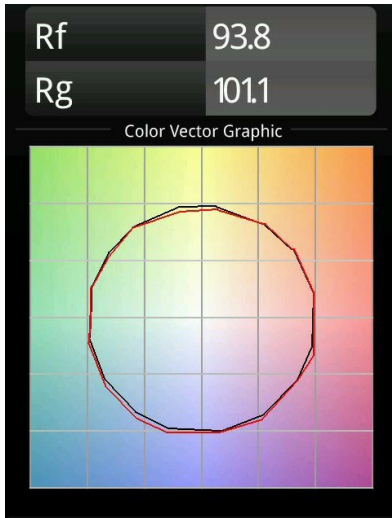

TM30 & CRI diagram