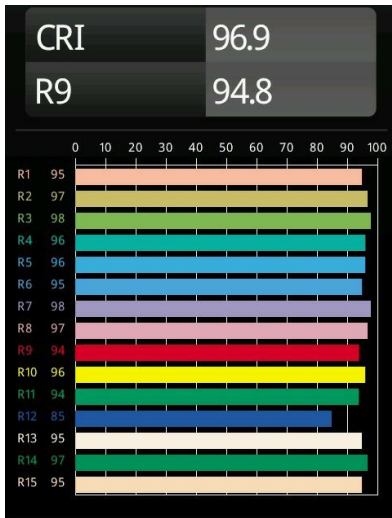

TM30 & CRI diagram