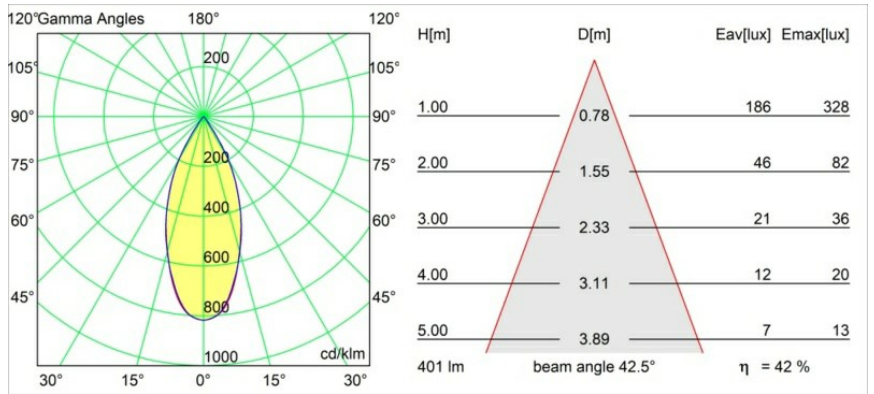

Light distribution & beam diagram