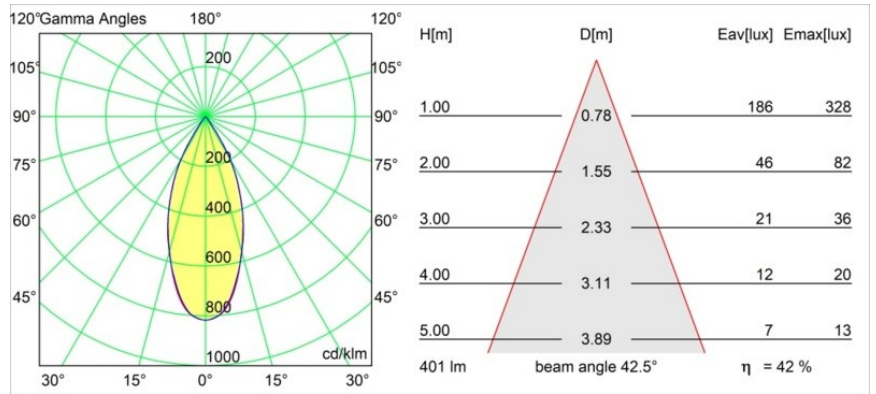

Light distribution & beam diagram