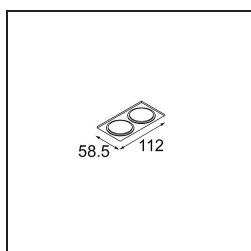

Date
Customer
Project
Type

Smart Kup Recessed 48 1x IP55 LED 1800-3000K WD Medium DE Black Structure

Specifications

Material	12881332
Light Source Type	LED
LED Type	BRIDGELUX WARMDIM 4W
LED technology	LED COB
CRI	Min. 95
Colour Temperature	1800-3000K (Warm Dim)
Lifetime	L90B10 @50,000 Hours
Lamp Included	Yes
Number of Light Sources	1
CIE flux code	100 100 100 100 42
Binning (SDCM)	3
Light Direction	Down
Optic	Collimator
Measured beam angle (°)	42.5
Input Voltage	Constant Current Driver Required
Electrical Class	III
IP Rating	55
Glow wire rating (°C)	960
Indoor/Outdoor	Indoor
Application	Ceiling, Wall
Mounting	Recessed
Cut-out size (mm)	ø44
Mounting depth (mm)	60.0
Adjustability	Not Applicable
Distance to Lighted Object (m)	0,1
Primary Colour & Primary Finish	Black, Structure
Gross weight (g)	128.0
Drive current (mA)	250
Min. forward voltage (Vf)	15,5
Max. forward voltage (Vf)	18,5
Connected load (W)	4,0
Luminous flux per lamp (lm)	170
Efficacy (lm/W)	42
Glare rating	17

TM30 & CRI diagram

Light distribution & beam diagram

Decorative Accessories

- 13350009** Mask Smart 48 1x White Structure
- 13350032** Mask Smart 48 1x Black Structure
- 13350046** Mask Smart 48 1x Gold Matt