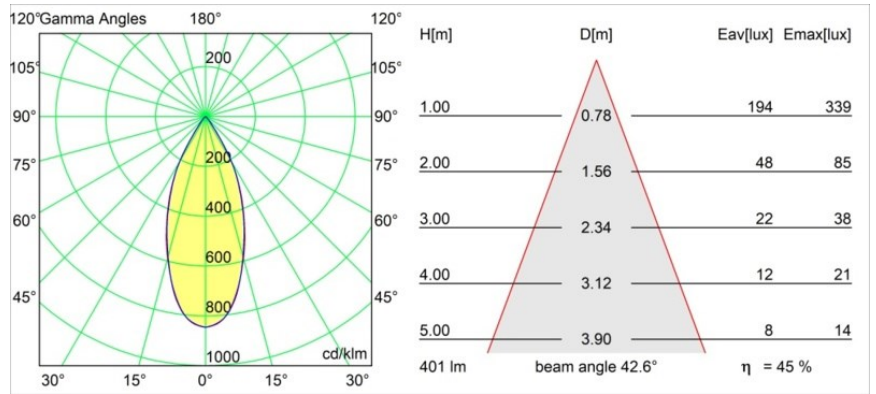

Light distribution & beam diagram