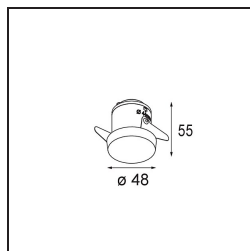

**Specifications**

Material	12881246
Light Source Type	LED
LED Type	NICHIA
LED technology	LED high power
CRI	Min. 90
Colour Temperature	4000K
Lifetime	L80B20 @50,000 Hours
Lamp Included	Yes
Number of Light Sources	1
Binning (SDCM)	3
Light Direction	Down
Optic	Collimator
Measured beam angle (°)	23.9
Input Voltage	Constant Current Driver Required
Electrical Class	III
IP Rating	55
Glow wire rating (°C)	960
Indoor/Outdoor	Indoor
Application	Ceiling, Wall
Mounting	Recessed
Cut-out size (mm)	ø44
Mounting depth (mm)	60.0
Adjustability	Not Applicable
Distance to Lighted Object (m)	0,1
Primary Colour & Primary Finish	Gold, Matt
Gross weight (g)	128.0
Drive current (mA)	350      500
Min. forward voltage (Vf)	2,5      2,5
Max. forward voltage (Vf)	3,0      3,0
Connected load (W)	1,0      1,5
Luminous flux per lamp (lm)	88      124
Efficacy (lm/W)	88      83
Glare rating	2      3