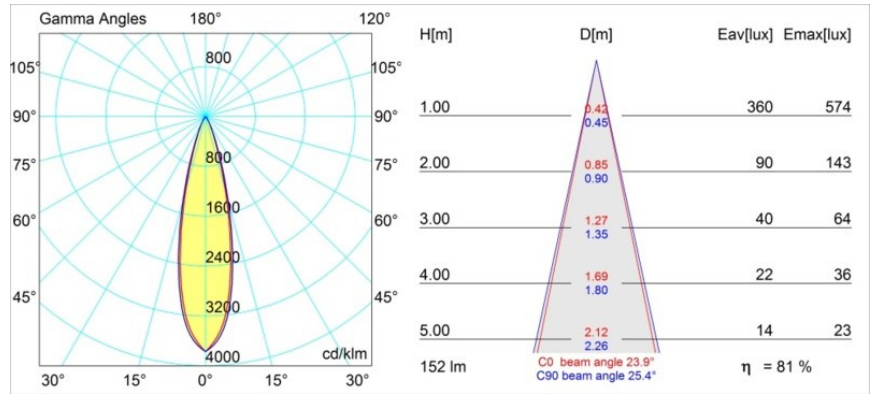

Light distribution & beam diagram