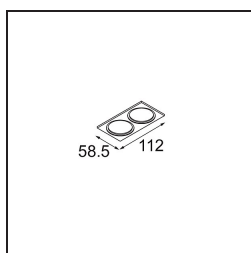

Specifications

Material	12881232
Light Source Type	LED
LED Type	NICHIA
LED technology	LED high power
CRI	Min. 90
Colour Temperature	4000K
Lifetime	L80B20 @50,000 Hours
Lamp Included	Yes
Number of Light Sources	1
Binning (SDCM)	3
Light Direction	Down
Optic	Collimator
Measured beam angle (°)	22.5
Input Voltage	Constant Current Driver Required
Electrical Class	III
IP Rating	55
Glow wire rating (°C)	960
Indoor/Outdoor	Indoor
Application	Ceiling, Wall
Mounting	Recessed
Cut-out size (mm)	ø44
Mounting depth (mm)	60.0
Adjustability	Not Applicable
Distance to Lighted Object (m)	0,1
Primary Colour & Primary Finish	Black, Structure
Gross weight (g)	128.0
Drive current (mA)	350 500
Min. forward voltage (Vf)	2,5 2,5
Max. forward voltage (Vf)	3,0 3,0
Connected load (W)	1,0 1,5
Luminous flux per lamp (lm)	89 126
Efficacy (lm/W)	89 84
Glare rating	6 7

TM30 & CRI diagram

Light distribution & beam diagram

Diagrams

Decorative Accessories

- 13350009** Mask Smart 48 1x White Structure
- 13350032** Mask Smart 48 1x Black Structure
- 13350046** Mask Smart 48 1x Gold Matt