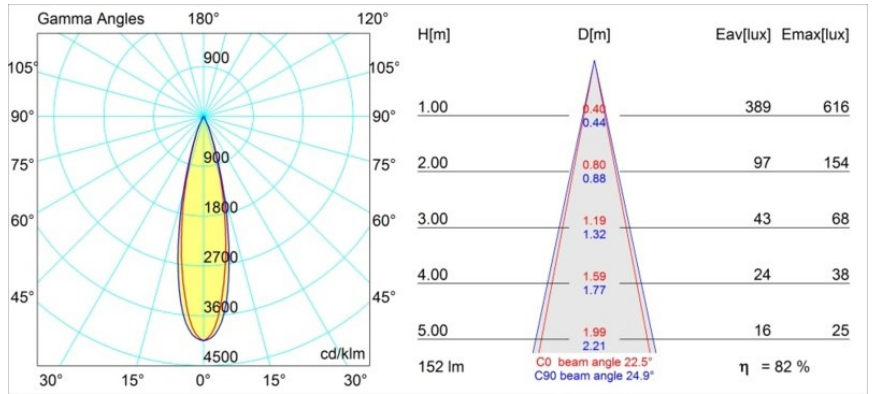

Light distribution & beam diagram