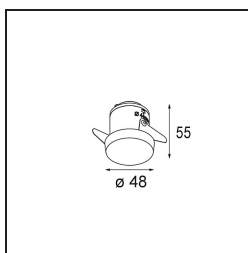

Date
Customer
Project
Type

Smart Kup Recessed 48 1x IP55 LED 4000K Medium DE Black Structure

The 3 original designs, Smart Kup, Lotis and Cake still manage to steal the hearts of interior designers. And this goes for the entire Smart family. Smart's accessibility and extreme versatility are arguably fit for any expression. Mix and match accent lighting, up and downlight, fixed or adjustable, a mosaic of shapes, sizes, colours and mounting options, and create a playful installation.

Specifications

Material	12881232
Light Source Type	LED
LED Type	NICHIA
LED technology	LED high power
CRI	Min. 90
Colour Temperature	4000K
Lifetime	L80B20 @50,000 Hours
Lamp Included	Yes
Number of Light Sources	1
Binning (SDCM)	3
Light Direction	Down
Optic	Collimator
Measured beam angle (°)	22.5
Input Voltage	Constant Current Driver Required
Electrical Class	III
IP Rating	55
Glow wire rating (°C)	960
Indoor/Outdoor	Indoor
Application	Ceiling, Wall
Mounting	Recessed
Cut-out size (mm)	ø44
Mounting depth (mm)	60.0
Adjustability	Not Applicable
Distance to Lighted Object (m)	0,1
Primary Colour & Primary Finish	Black, Structure
Gross weight (g)	128.0
Drive current (mA)	350 500
Min. forward voltage (Vf)	2,5 2,5
Max. forward voltage (Vf)	3,0 3,0
Connected load (W)	1,0 1,5
Luminous flux per lamp (lm)	89 126
Efficacy (lm/W)	89 84
Glare rating	6 7