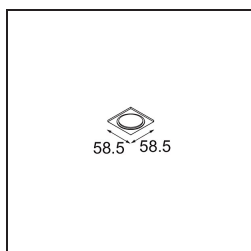

Decorative Accessories

- **13350009** Mask Smart 48 1x White Structure
- **13350032** Mask Smart 48 1x Black Structure
- **13350046** Mask Smart 48 1x Gold Matt