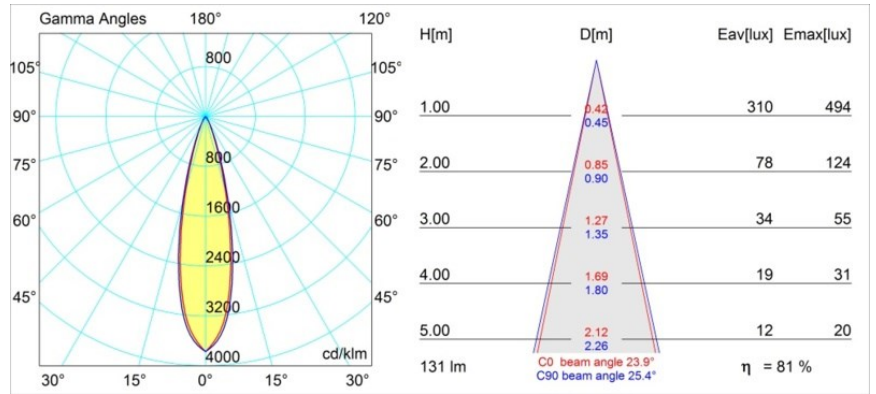

Light distribution & beam diagram