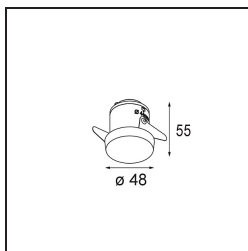

Specifications

| | |
|---------------------------------|----------------------------------|
| Material | 12881146 |
| Light Source Type | LED |
| LED Type | NICHIA GEN2 |
| LED technology | LED high power |
| CRI | Min. 90 |
| Colour Temperature | 2700K |
| Lifetime | L80B20 @50,000 Hours |
| Lamp Included | Yes |
| Number of Light Sources | 1 |
| Binning (SDCM) | 3 |
| Light Direction | Down |
| Optic | Collimator |
| Measured beam angle (°) | 23.9 |
| Input Voltage | Constant Current Driver Required |
| Electrical Class | III |
| IP Rating | 55 |
| Glow wire rating (°C) | 960 |
| Indoor/Outdoor | Indoor |
| Application | Ceiling, Wall |
| Mounting | Recessed |
| Cut-out size (mm) | 44 |
| Mounting depth (mm) | 60.0 |
| Adjustability | Not Applicable |
| Distance to Lighted Object (m) | 0,1 |
| Primary Colour & Primary Finish | Gold, Matt |
| Gross weight (g) | 128.0 |
| Drive current (mA) | 350 500 |
| Min. forward voltage (Vf) | 2,7 2,7 |
| Max. forward voltage (Vf) | 3,3 3,3 |
| Connected load (W) | 1,0 1,45 |
| Luminous flux per lamp (lm) | 76 107 |
| Efficacy (lm/W) | 76 71 |
| Glare rating | 1 2 |