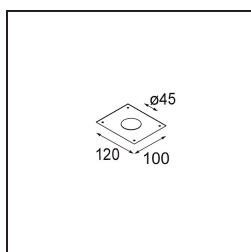

- **12290730** Plaster Kit 100x120-45 1x

Choose a required accessory