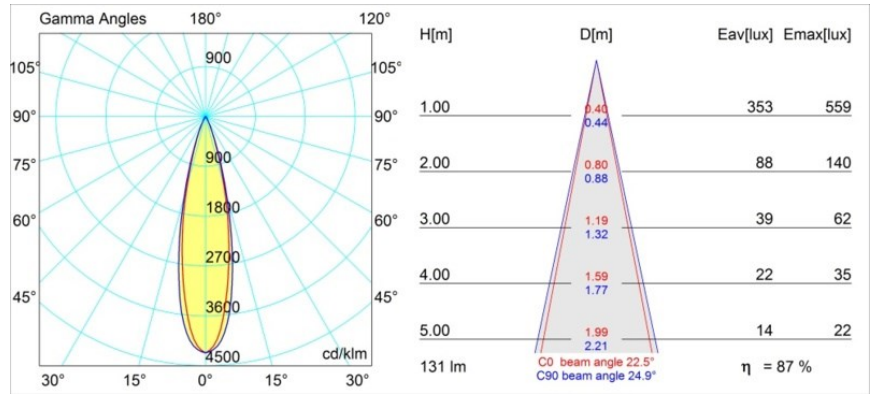

Light distribution & beam diagram