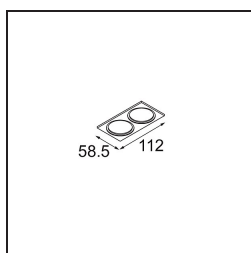

- **13350109** Mask Smart 48 2x White Structure
- **13350132** Mask Smart 48 2x Black Structure
- **13350146** Mask Smart 48 2x Gold Matt