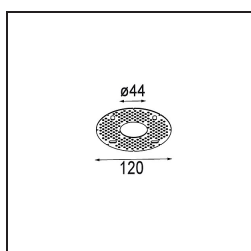

Installation Accessories

- **12293730** Plaster Kit 44 1x