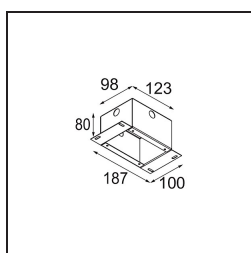

- **10889530** Installation Housing 123x100x80