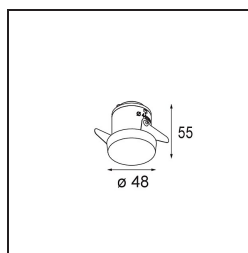

| |
|----------|
| Date |
| Customer |
| Project |
| Type |

Smart Kup Recessed 48 1x IP55 LED 2700K Medium DE White Structure

Specifications

| | |
|---------------------------------|----------------------------------|
| Material | 12881109 |
| Light Source Type | LED |
| LED Type | NICHIA GEN2 |
| LED technology | LED high power |
| CRI | Min. 90 |
| Colour Temperature | 2700K |
| Lifetime | L80B20 @50,000 Hours |
| Lamp Included | Yes |
| Number of Light Sources | 1 |
| Binning (SDCM) | 3 |
| Light Direction | Down |
| Optic | Collimator |
| Measured beam angle (°) | 22.5 |
| Input Voltage | Constant Current Driver Required |
| Electrical Class | III |
| IP Rating | 55 |
| Glow wire rating (°C) | 960 |
| Indoor/Outdoor | Indoor |
| Application | Ceiling, Wall |
| Mounting | Recessed |
| Cut-out size (mm) | ø44 |
| Mounting depth (mm) | 60.0 |
| Adjustability | Not Applicable |
| Distance to Lighted Object (m) | 0,1 |
| Primary Colour & Primary Finish | White, Structure |
| Gross weight (g) | 128.0 |
| Drive current (mA) | 350 500 |
| Min. forward voltage (Vf) | 2,7 2,7 |
| Max. forward voltage (Vf) | 3,3 3,3 |
| Connected load (W) | 1,0 1,45 |
| Luminous flux per lamp (lm) | 81 114 |
| Efficacy (lm/W) | 81 76 |
| Glare rating | 6 7 |