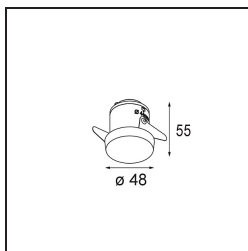

### Specifications

Material	12881046
Light Source Type	LED
LED Type	NICHIA GEN2
LED technology	LED high power
CRI	Min. 90
Colour Temperature	3000K
Lifetime	L80B20 @50,000 Hours
Lamp Included	Yes
Number of Light Sources	1
Binning (SDCM)	3
Light Direction	Down
Optic	Collimator
Measured beam angle (°)	23.9
Input Voltage	Constant Current Driver Required
Electrical Class	III
IP Rating	55
Glow wire rating (°C)	960
Indoor/Outdoor	Indoor
Application	Ceiling, Wall
Mounting	Recessed
Cut-out size (mm)	ø44
Mounting depth (mm)	60.0
Adjustability	Not Applicable
Distance to Lighted Object (m)	0,1
Primary Colour & Primary Finish	Gold, Matt
Gross weight (g)	128.0
Drive current (mA)	350      500
Min. forward voltage (Vf)	2,7      2,7
Max. forward voltage (Vf)	3,3      3,3
Connected load (W)	1,0      1,45
Luminous flux per lamp (lm)	80      113
Efficacy (lm/W)	80      75
Glare rating	1      3