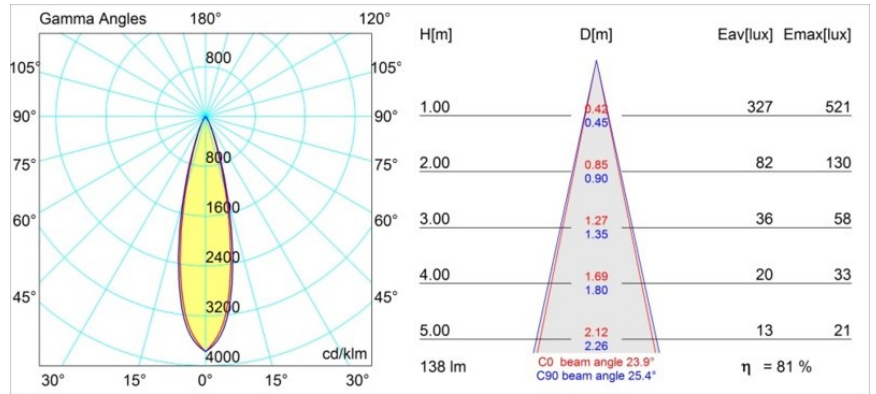

Light distribution & beam diagram