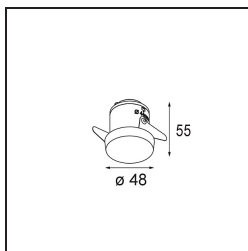

Specifications

Material	12881046
Light Source Type	LED
LED Type	NICHIA GEN2
LED technology	LED high power
CRI	Min. 90
Colour Temperature	3000K
Lifetime	L80B20 @50,000 Hours
Lamp Included	Yes
Number of Light Sources	1
Binning (SDCM)	3
Light Direction	Down
Optic	Collimator
Measured beam angle (°)	23.9
Input Voltage	Constant Current Driver Required
Electrical Class	III
IP Rating	55
Glow wire rating (°C)	960
Indoor/Outdoor	Indoor
Application	Ceiling, Wall
Mounting	Recessed
Cut-out size (mm)	ø44
Mounting depth (mm)	60.0
Adjustability	Not Applicable
Distance to Lighted Object (m)	0,1
Primary Colour & Primary Finish	Gold, Matt
Gross weight (g)	128.0
Drive current (mA)	350 500
Min. forward voltage (Vf)	2,7 2,7
Max. forward voltage (Vf)	3,3 3,3
Connected load (W)	1,0 1,45
Luminous flux per lamp (lm)	80 113
Efficacy (lm/W)	80 75
Glare rating	1 3