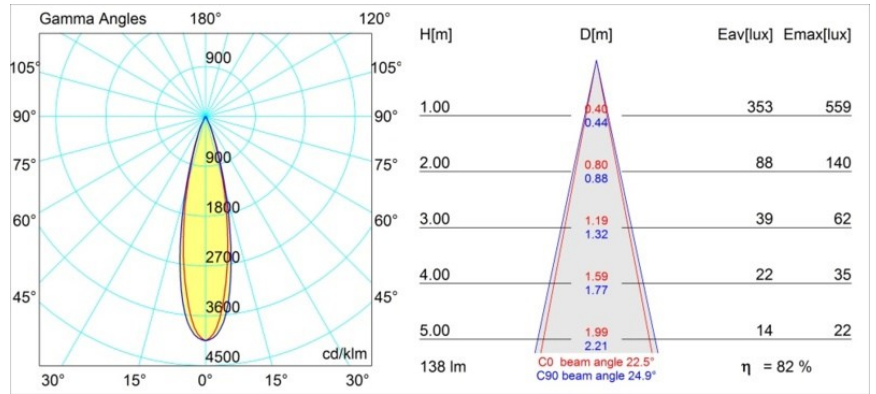

Light distribution & beam diagram